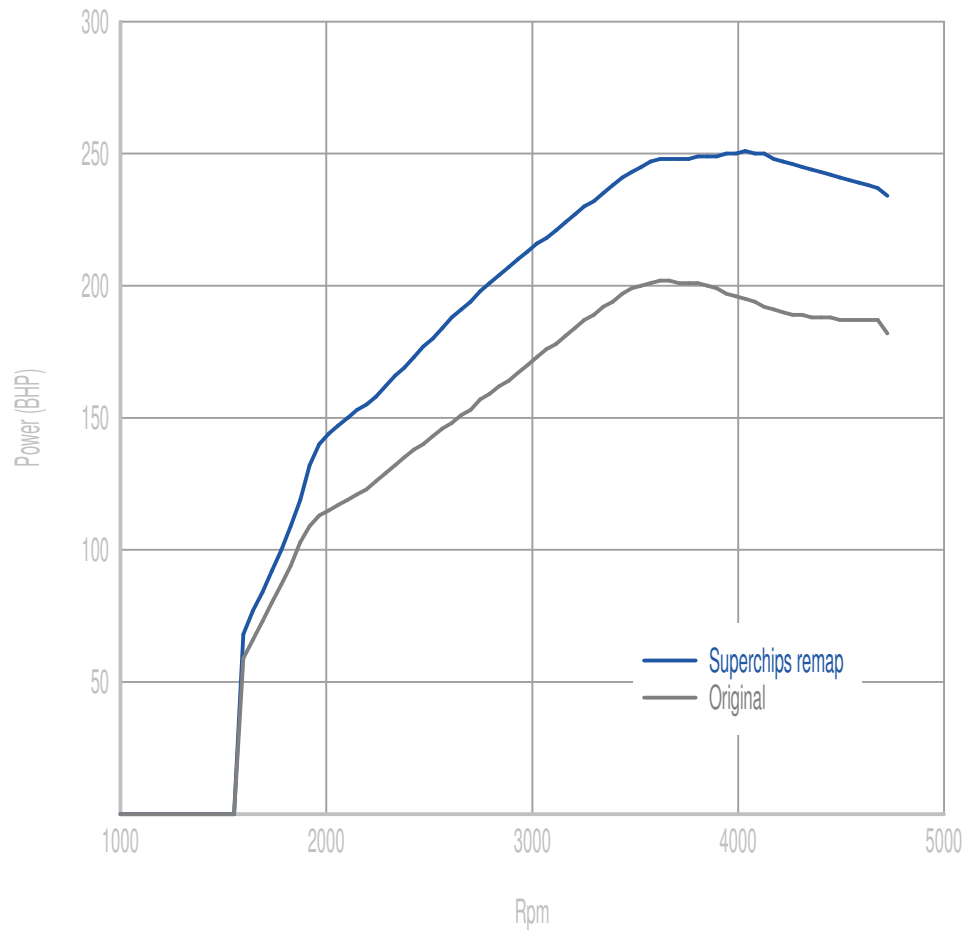

Superchips

call 01280 816781

Vehicle

Touareg 3.0 TDI 204PS Euro

Power

58 BHP increase @ 4099 Rpm

Superchips remap Max 251 BHP @ 4007 Rpm

Original Max 202 BHP @ 3640 Rpm

Torque

109 Nm increase @ 2579 Rpm

Superchips remap Max 517 Nm @ 2579 Rpm

Original Max 414 Nm @ 1935 Rpm