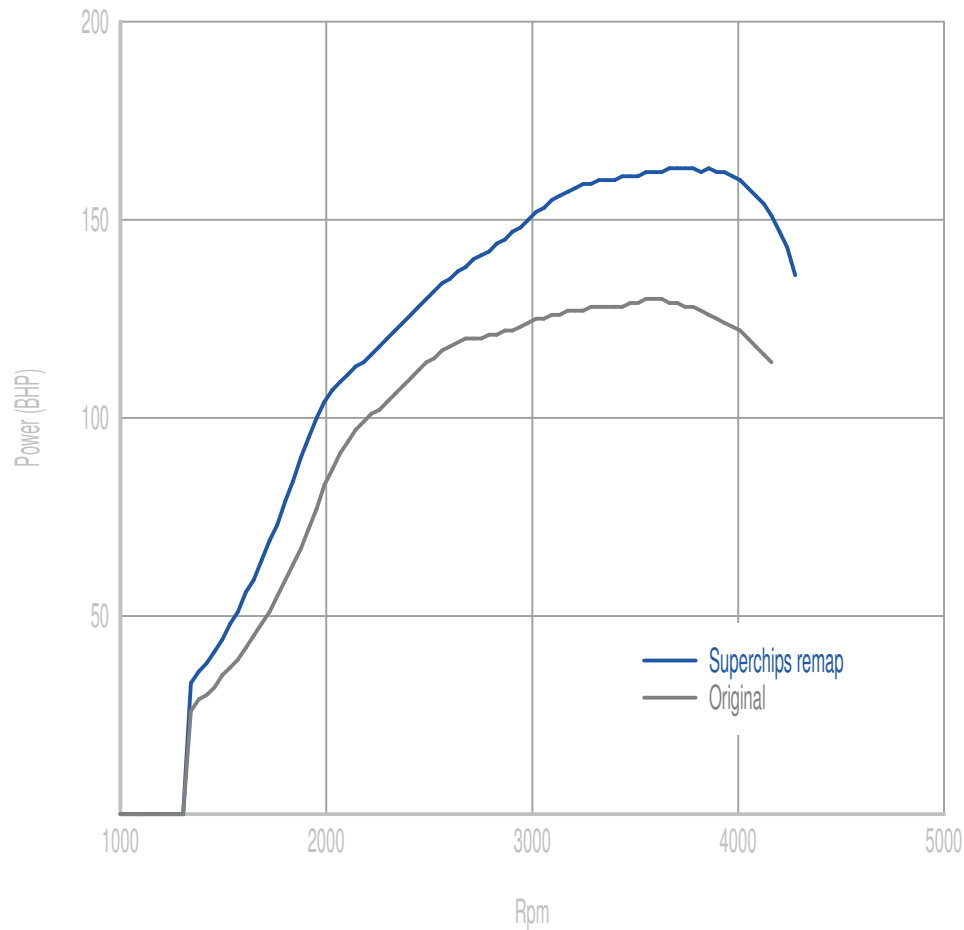

Superchips

call 01280 816781

Vehicle

Traffic 1.6dCi 120PS

Power

34 BHP increase @ 3659 Rpm

Superchips remap Max 163 BHP @ 3853 Rpm

Original Max 130 BHP @ 3621 Rpm

Torque

85 Nm increase @ 1905 Rpm

Superchips remap Max 375 Nm @ 2021 Rpm

Original Max 326 Nm @ 2439 Rpm