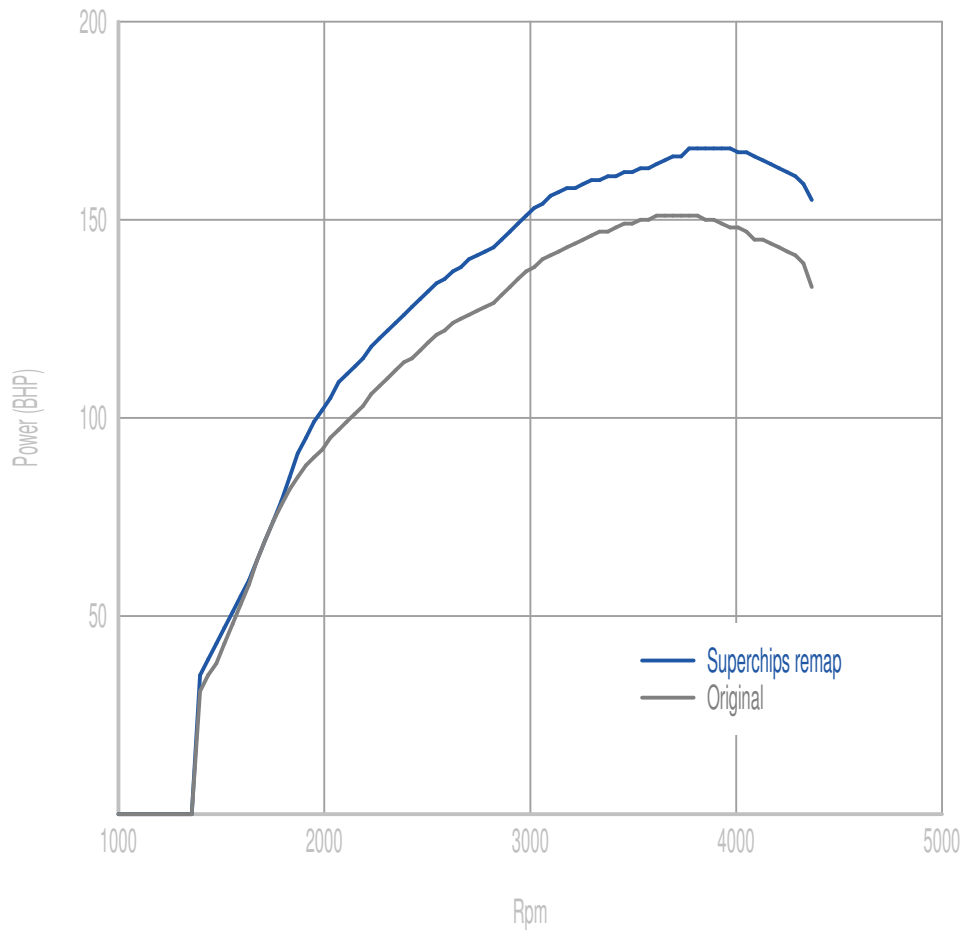

Superchips

call 01280 816781

Vehicle

Traffic 1.6dCi 140PS

Power

21 BHP increase @ 4075 Rpm

Superchips remap Max 168 BHP @ 3956 Rpm

Original Max 151 BHP @ 3793 Rpm

Torque

42 Nm increase @ 2057 Rpm

Superchips remap Max 378 Nm @ 2215 Rpm

Original Max 341 Nm @ 2291 Rpm