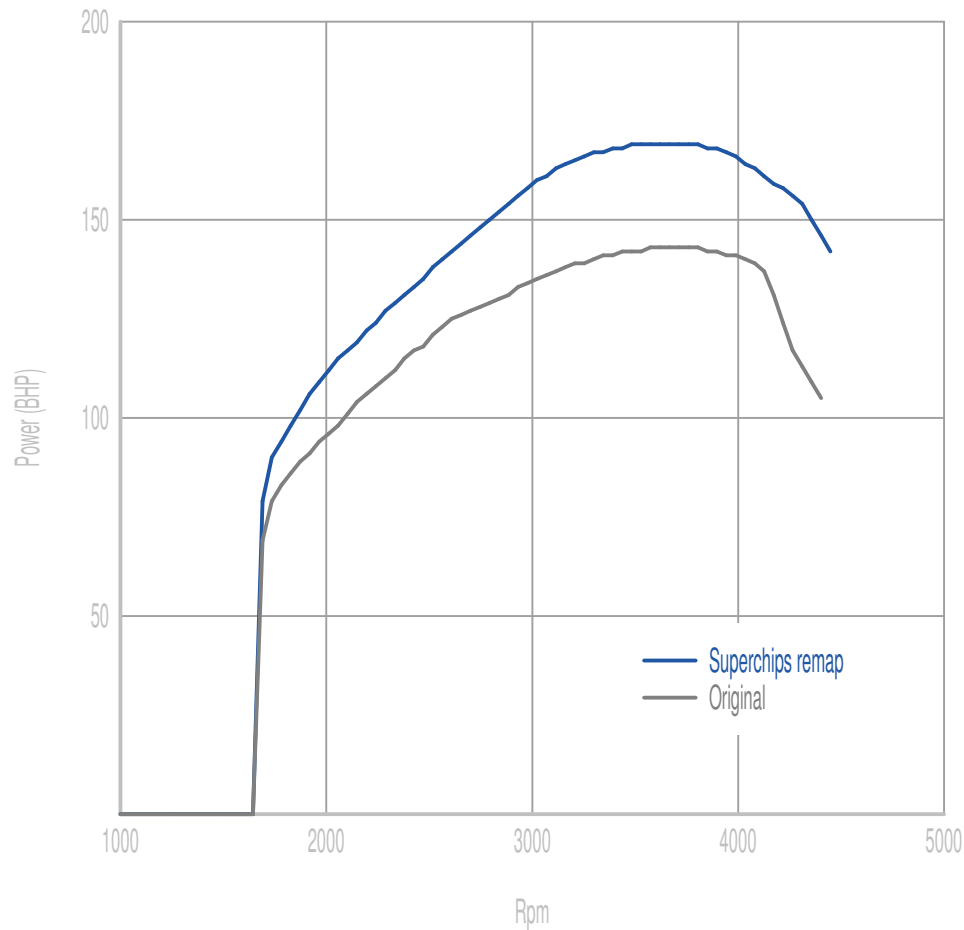

Superchips

call 01280 816781

Vehicle

Transit 2.2 140PS Euro5

Power

27 BHP increase @ 3235 Rpm

Superchips remap Max 169 BHP @ 3789 Rpm

Original Max 143 BHP @ 3791 Rpm

Torque

59 Nm increase @ 2033 Rpm

Superchips remap Max 402 Nm @ 2033 Rpm

Original Max 347 Nm @ 2126 Rpm