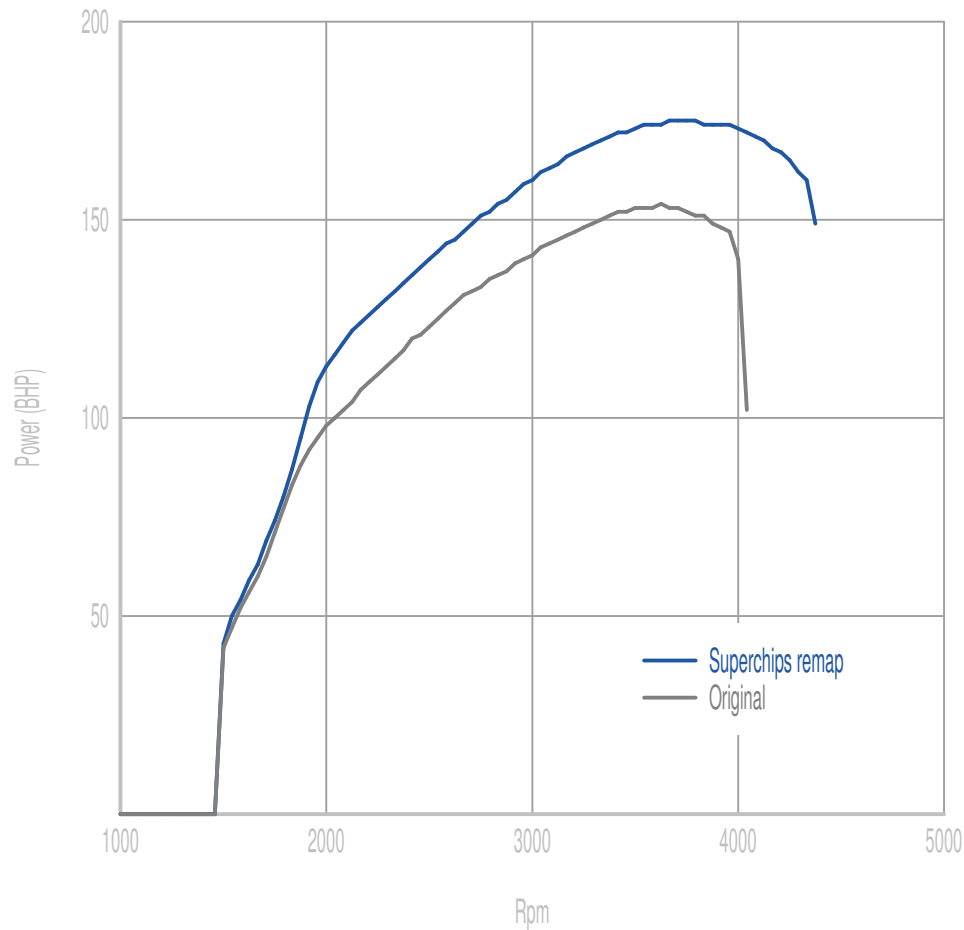

Superchips

call 01280 816781

Vehicle

Transit 2.2 155PS Euro5

Power

33 BHP increase @ 3963 Rpm

Superchips remap Max 175 BHP @ 3753 Rpm

Original Max 154 BHP @ 3587 Rpm

Torque

62 Nm increase @ 2085 Rpm

Superchips remap Max 416 Nm @ 2085 Rpm

Original Max 359 Nm @ 2377 Rpm