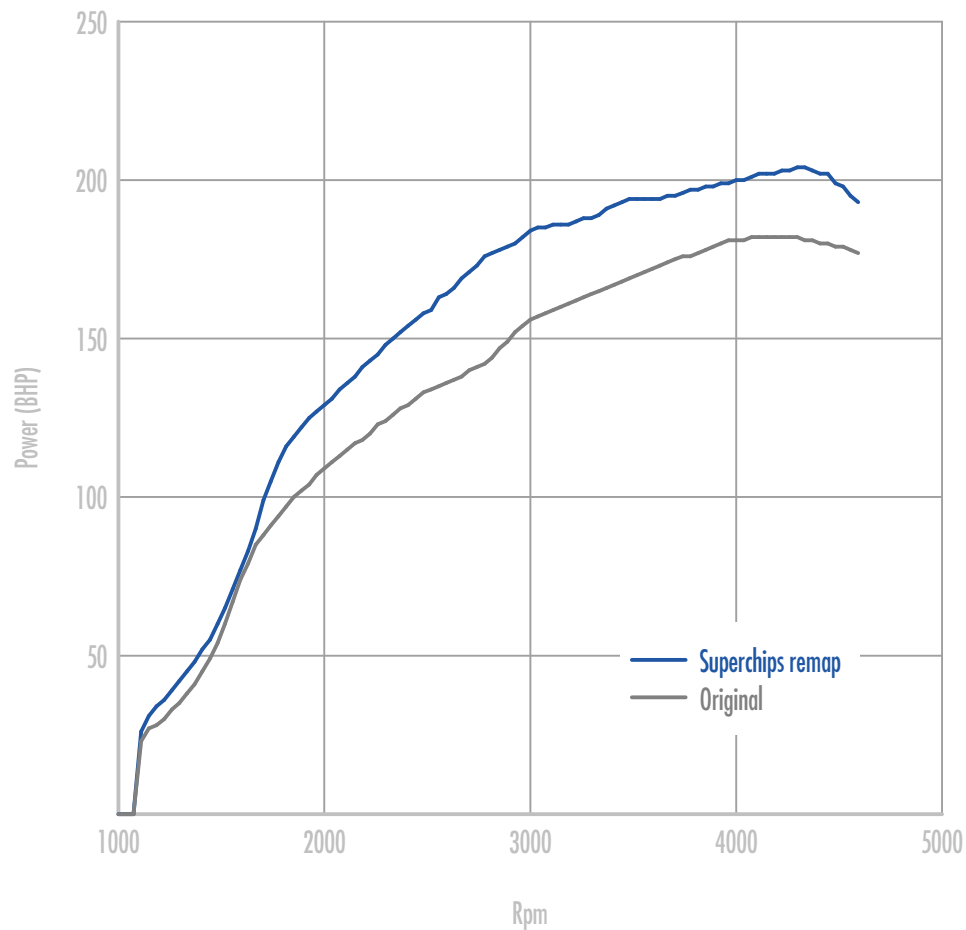

Power

31 BHP increase @ 2834 Rpm

Superchips remap Max 204 BHP @ 4307 Rpm

Original Max 182 BHP @ 4276 Rpm

Torque

88 Nm increase @ 2761 Rpm

Superchips remap Max 463 Nm @ 1914 Rpm

Original Max 389 Nm @ 1953 Rpm