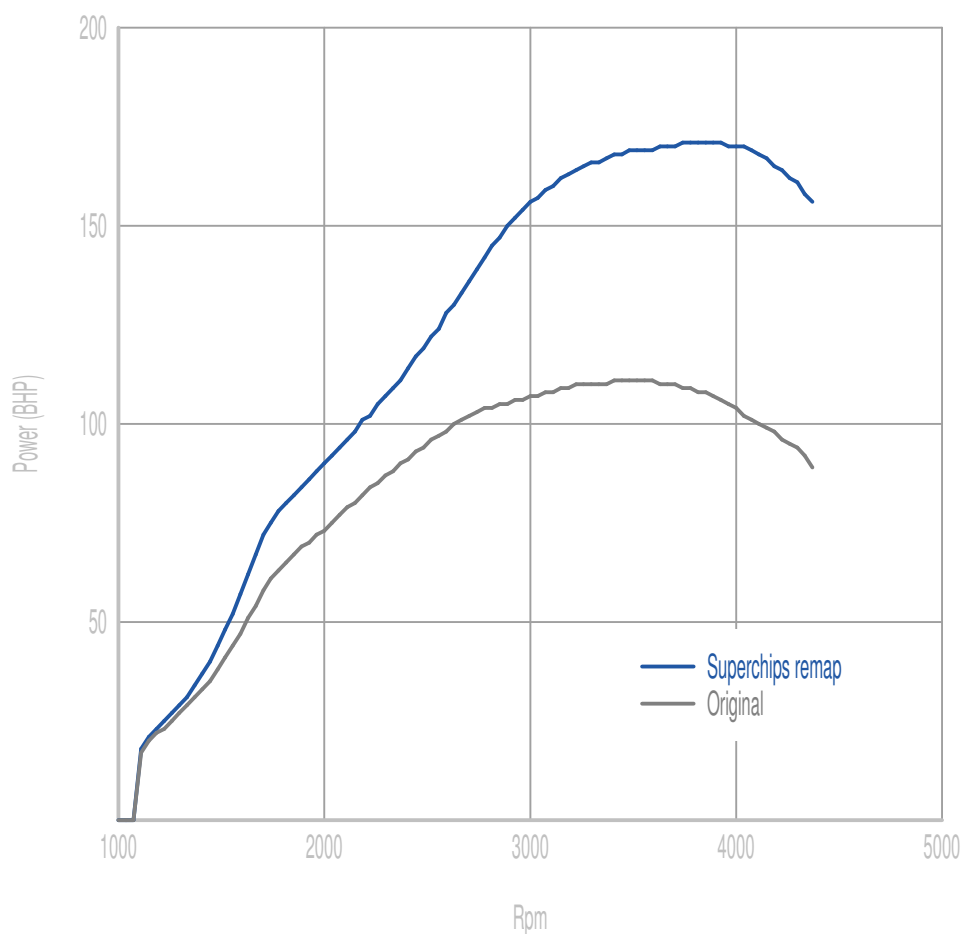

Power

65 BHP increase @ 3916 Rpm

Superchips remap Max 171 BHP @ 3916 Rpm

Original Max 111 BHP @ 3579 Rpm

Torque

122 Nm increase @ 3170 Rpm

Superchips remap Max 371 Nm @ 2872 Rpm

Original Max 272 Nm @ 2348 Rpm