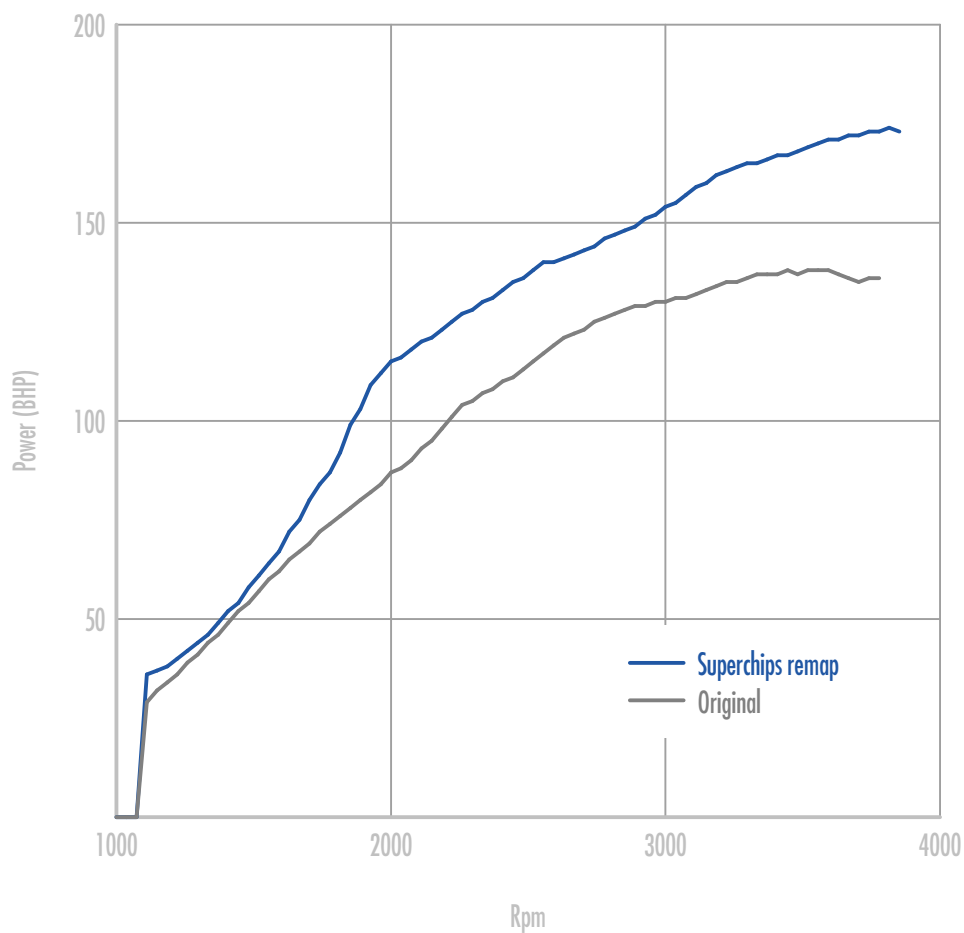

Power

32 BHP increase @ 3550 Rpm

Superchips remap Max 174 BHP @ 3809 Rpm

Original Max 138 BHP @ 3585 Rpm

Torque

101 Nm increase @ 1960 Rpm

Superchips remap Max 409 Nm @ 1997 Rpm

Original Max 328 Nm @ 2254 Rpm