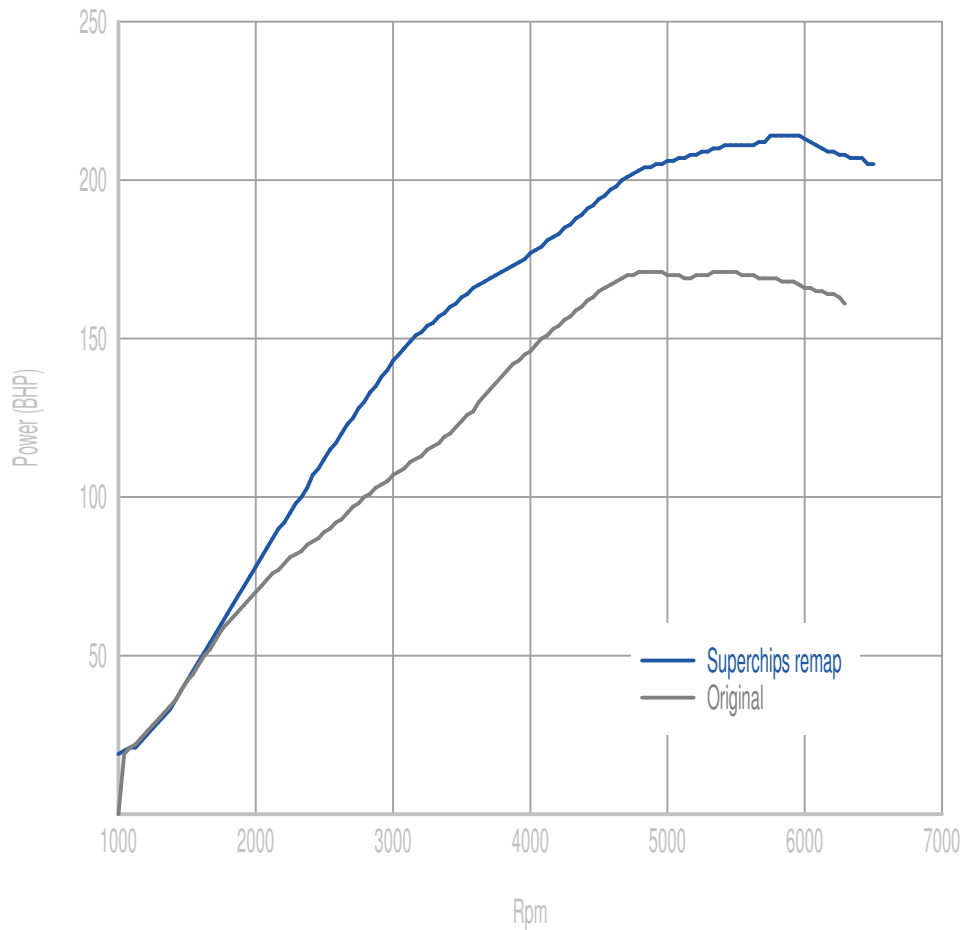

Power

47 BHP increase @ 6172 Rpm

Superchips remap Max 214 BHP @ 5933 Rpm

Original Max 171 BHP @ 5694 Rpm

Torque

98 Nm increase @ 3173 Rpm

Superchips remap Max 343 Nm @ 2966 Rpm

Original Max 252 Nm @ 3998 Rpm