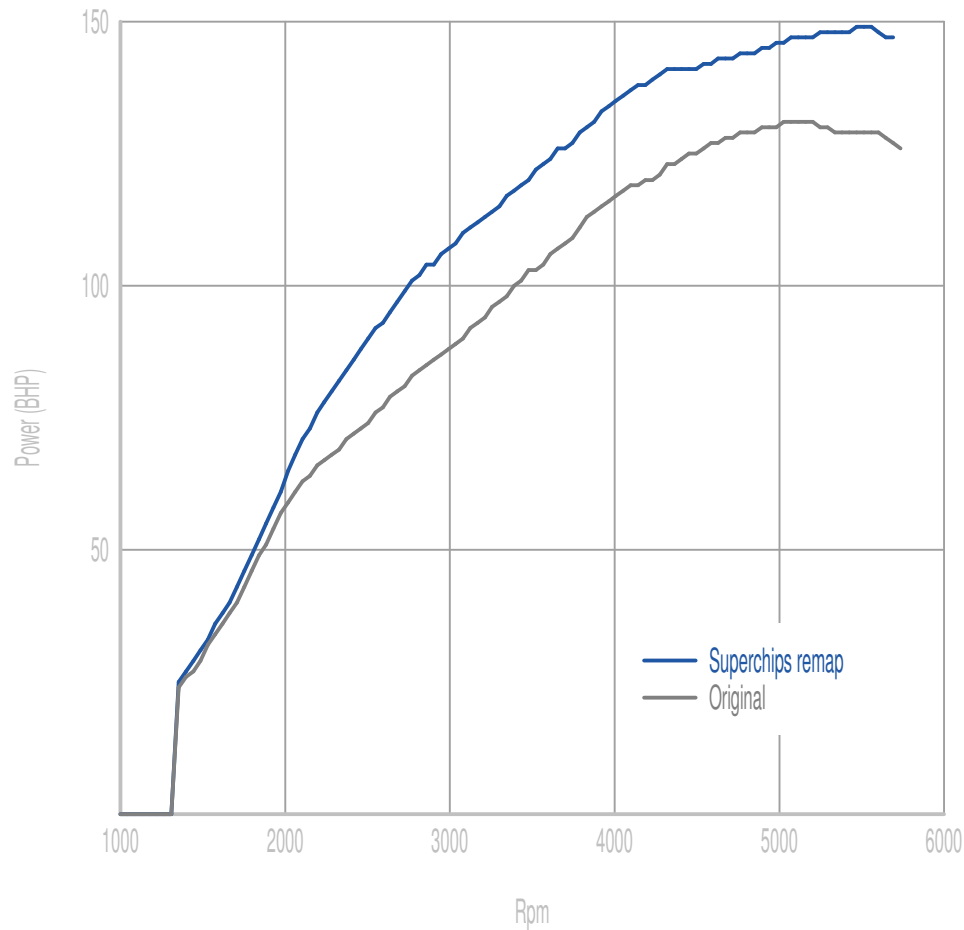

**Power**

**20 BHP increase @ 5442 Rpm**

Superchips remap Max 149 BHP @ 5522 Rpm

Original Max 131 BHP @ 5177 Rpm

**Torque**

**48 Nm increase @ 2832 Rpm**

Superchips remap Max 261 Nm @ 2739 Rpm

Original Max 215 Nm @ 2079 Rpm