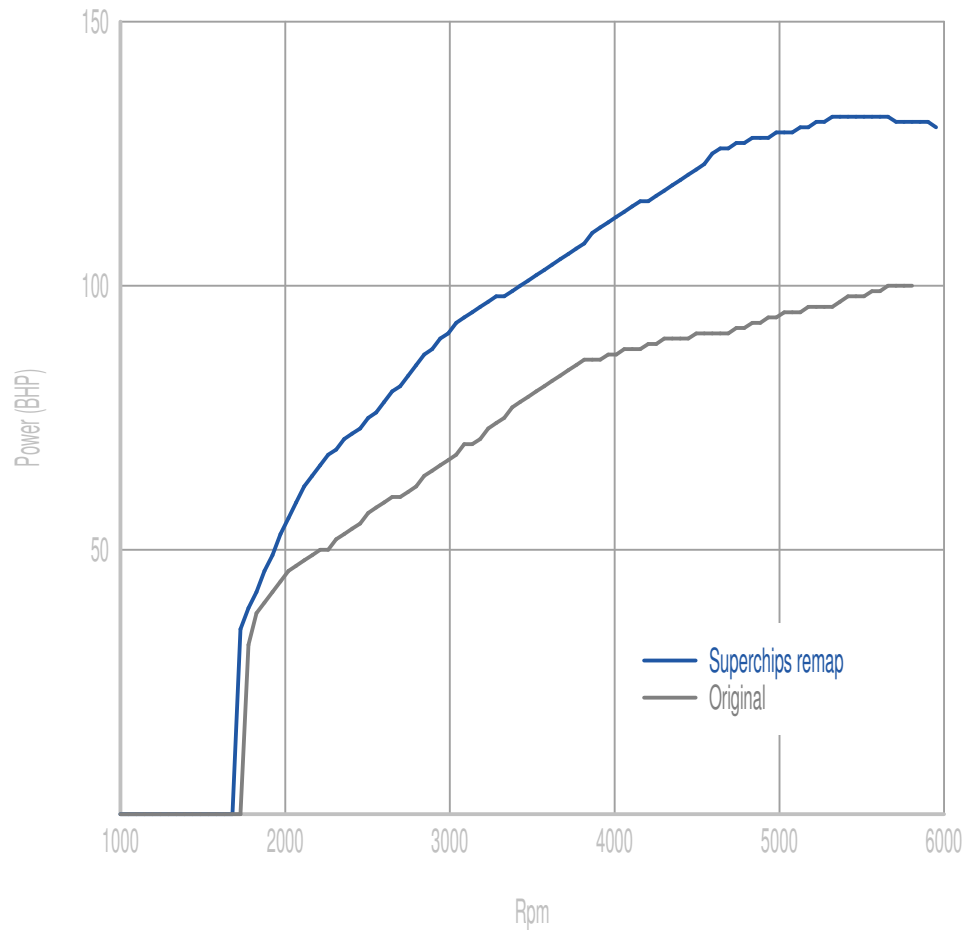

Superchips

call 01280 816781

Vehicle

VAG 1.0 TSI 95PS

Power

35 BHP increase @ 4609 Rpm

Superchips remap Max 132 BHP @ 5627 Rpm

Original Max 100 BHP @ 5771 Rpm

Torque

59 Nm increase @ 2765 Rpm

Superchips remap Max 219 Nm @ 2813 Rpm

Original Max 164 Nm @ 1988 Rpm