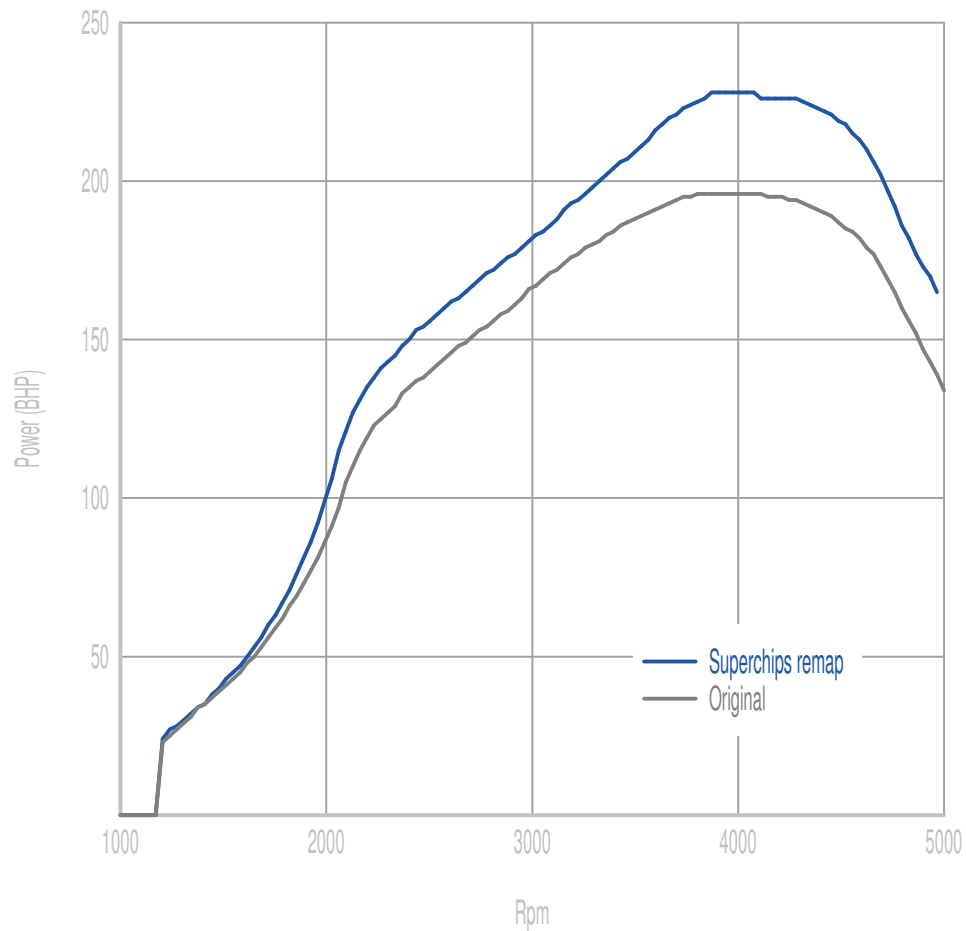

## Power

**32 BHP increase @ 3843 Rpm**

Superchips remap Max 228 BHP @ 4047 Rpm

Original Max 196 BHP @ 4084 Rpm

## Torque

**62 Nm increase @ 2041 Rpm**

Superchips remap Max 450 Nm @ 2415 Rpm

Original Max 402 Nm @ 2348 Rpm