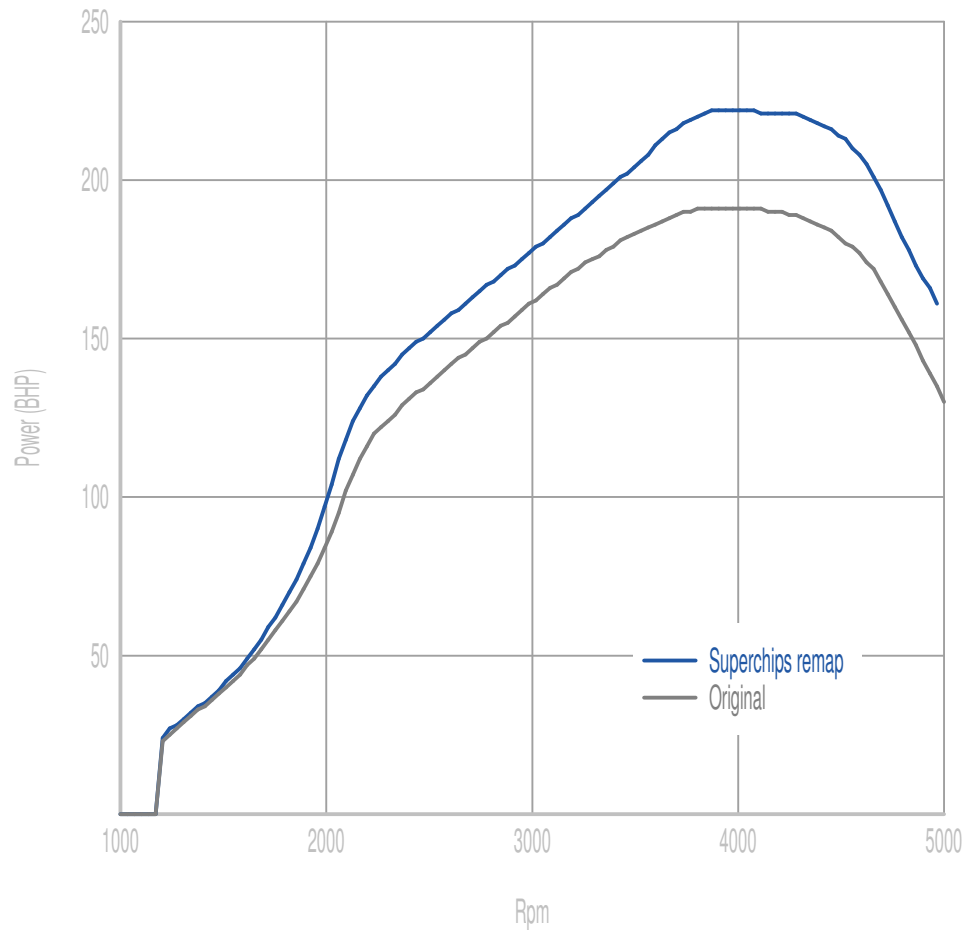

Superchips

call 01280 816781

Vehicle

VAG 2.0 TDI 184PS

Power

32 BHP increase @ 4220 Rpm

Superchips remap Max 222 BHP @ 4047 Rpm

Original Max 191 BHP @ 4084 Rpm

Torque

59 Nm increase @ 2042 Rpm

Superchips remap Max 439 Nm @ 2347 Rpm

Original Max 391 Nm @ 2416 Rpm