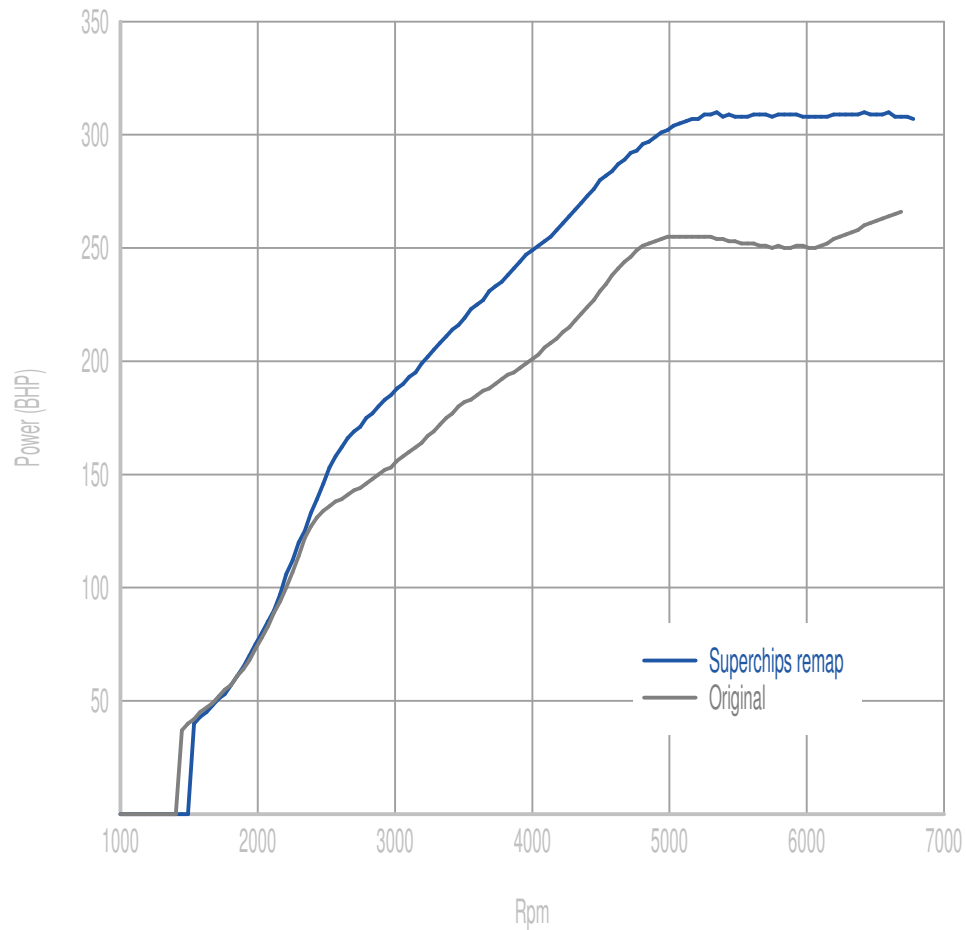

## Power

**59 BHP increase @ 5657 Rpm**

Superchips remap Max 310 BHP @ 6396 Rpm

Original Max 266 BHP @ 6647 Rpm

## Torque

**97 Nm increase @ 3742 Rpm**

Superchips remap Max 461 Nm @ 2698 Rpm

Original Max 387 Nm @ 2453 Rpm