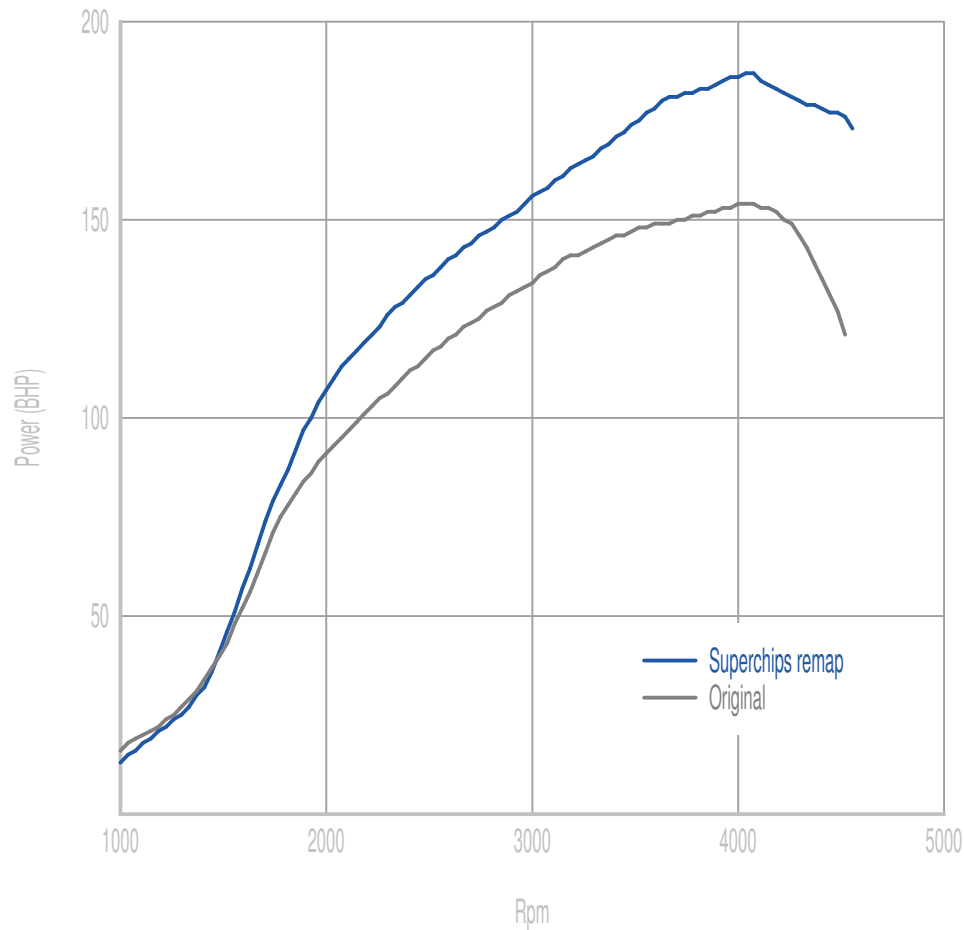

Power

33 BHP increase @ 3900 Rpm

Superchips remap Max 187 BHP @ 4043 Rpm

Original Max 154 BHP @ 4011 Rpm

Torque

61 Nm increase @ 3606 Rpm

Superchips remap Max 395 Nm @ 2263 Rpm

Original Max 337 Nm @ 2171 Rpm