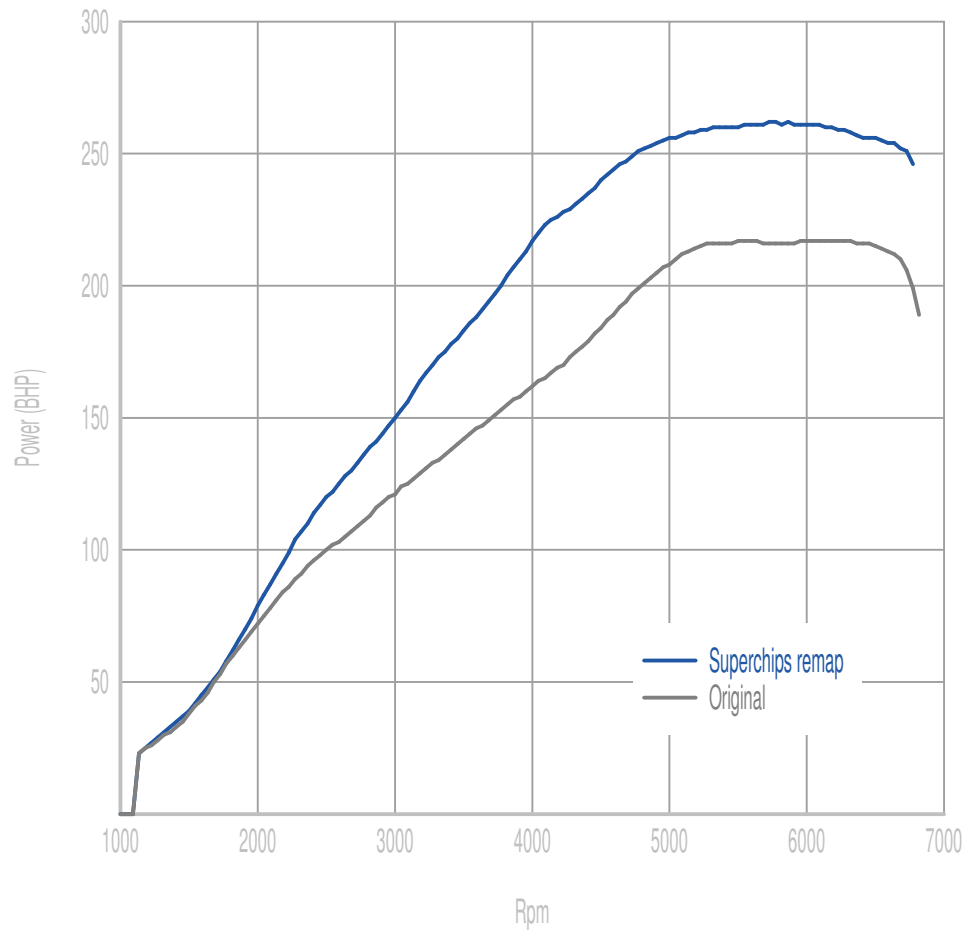

Power

56 BHP increase @ 4277 Rpm

Superchips remap Max 262 BHP @ 5824 Rpm

Original Max 217 BHP @ 6334 Rpm

Torque

104 Nm increase @ 4049 Rpm

Superchips remap Max 391 Nm @ 4049 Rpm

Original Max 296 Nm @ 4819 Rpm