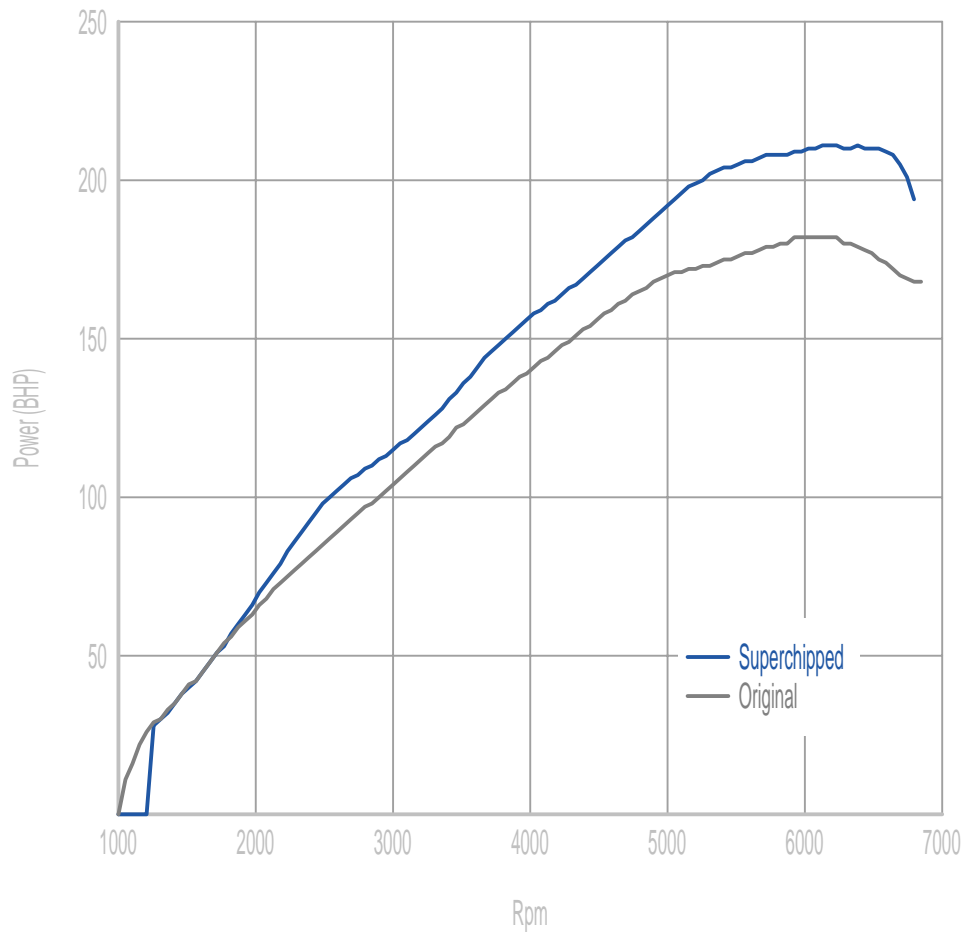

Power

33 BHP increase @ 6459 Rpm

Superchipped Max 211 BHP @ 6357 Rpm

Original Max 182 BHP @ 6203 Rpm

Torque

39 Nm increase @ 5383 Rpm

Superchipped Max 283 Nm @ 2460 Rpm

Original Max 252 Nm @ 3434 Rpm