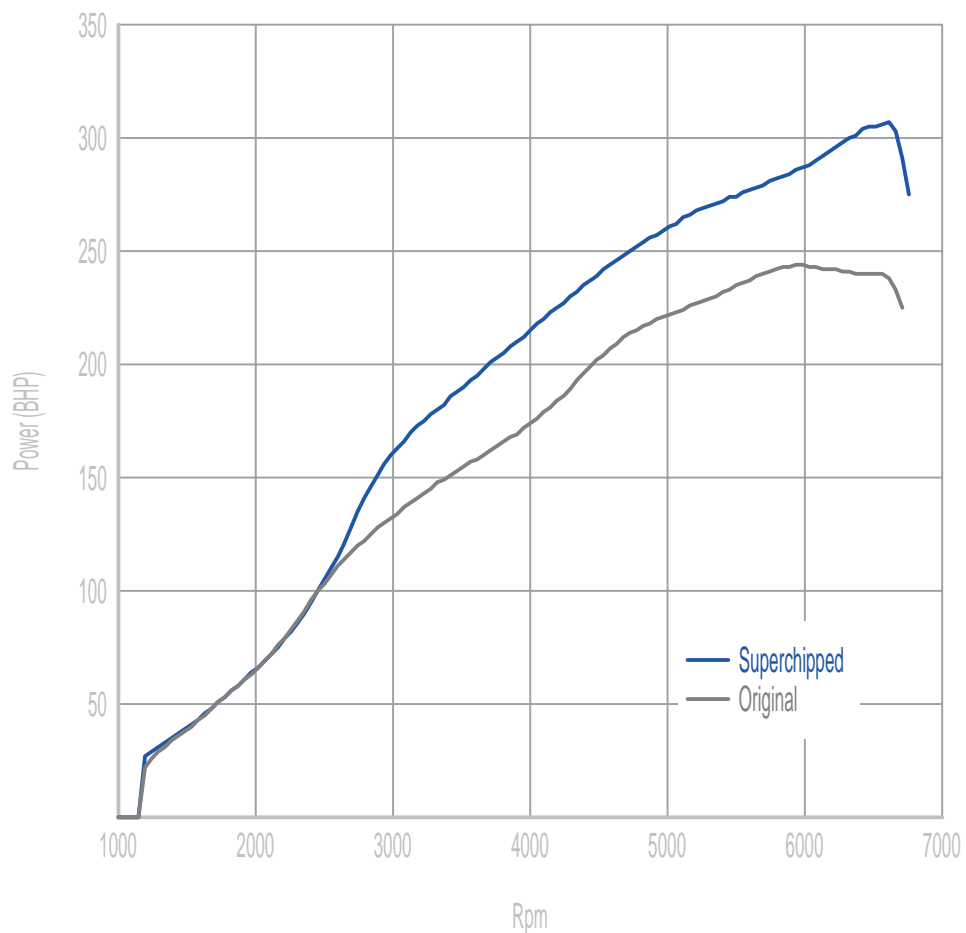

Power

61 BHP increase @ 6484 Rpm

Superchipped Max 307 BHP @ 6571 Rpm

Original Max 244 BHP @ 6088 Rpm

Torque

82 Nm increase @ 3762 Rpm

Superchipped Max 391 Nm @ 3140 Rpm

Original Max 317 Nm @ 4752 Rpm