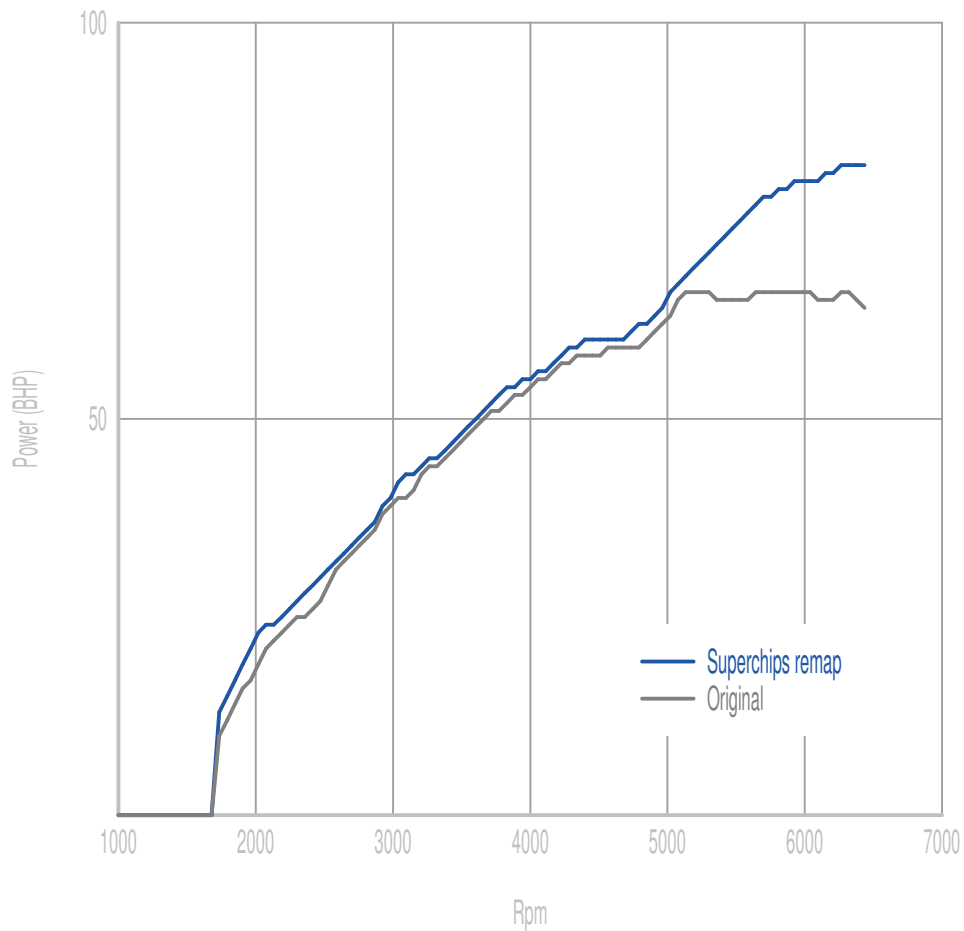

## Power

16 BHP increase @ 6109 Rpm

Superchips remap Max 82 BHP @ 6392 Rpm

Original Max 66 BHP @ 6295 Rpm

## Torque

17 Nm increase @ 5882 Rpm

Superchips remap Max 100 Nm @ 3676 Rpm

Original Max 97 Nm @ 3573 Rpm