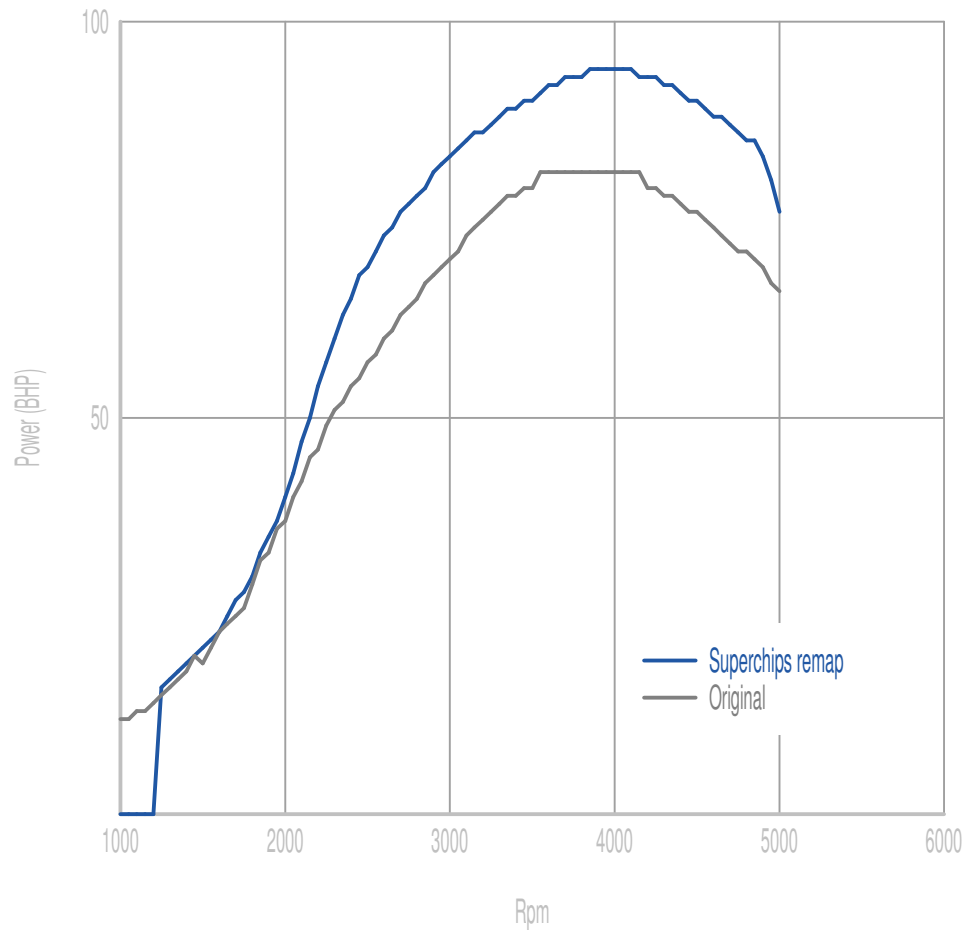

Power

15 BHP increase @ 4613 Rpm

Superchips remap Max 94 BHP @ 4062 Rpm

Original Max 81 BHP @ 4112 Rpm

Torque

37 Nm increase @ 2407 Rpm

Superchips remap Max 203 Nm @ 2657 Rpm

Original Max 169 Nm @ 2808 Rpm