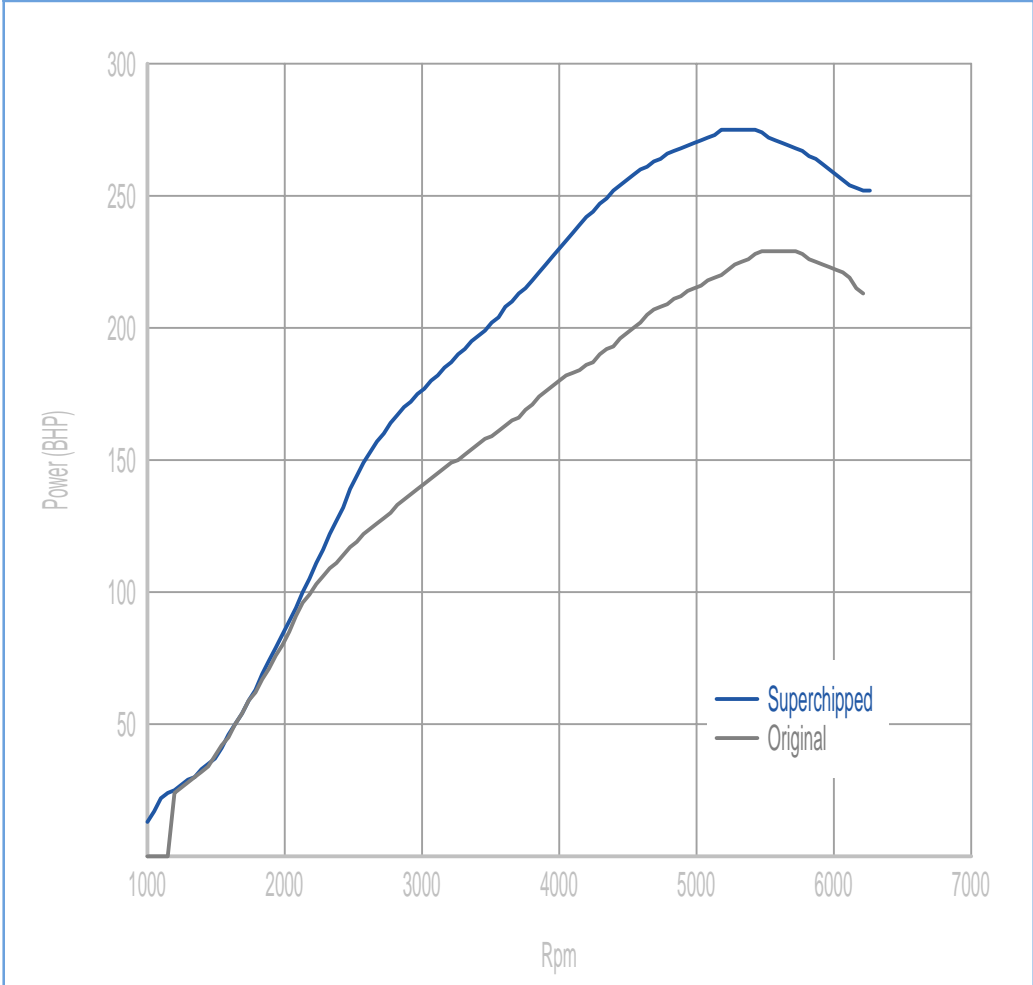

**Power**      **59 BHP increase @ 4343 Rpm**

Superchipped Max 275 BHP @ 5417 Rpm  
Original Max 229 BHP @ 5660 Rpm

**Torque**      **92 Nm increase @ 4099 Rpm**

Superchipped Max 423 Nm @ 2758 Rpm  
Original Max 341 Nm @ 2537 Rpm