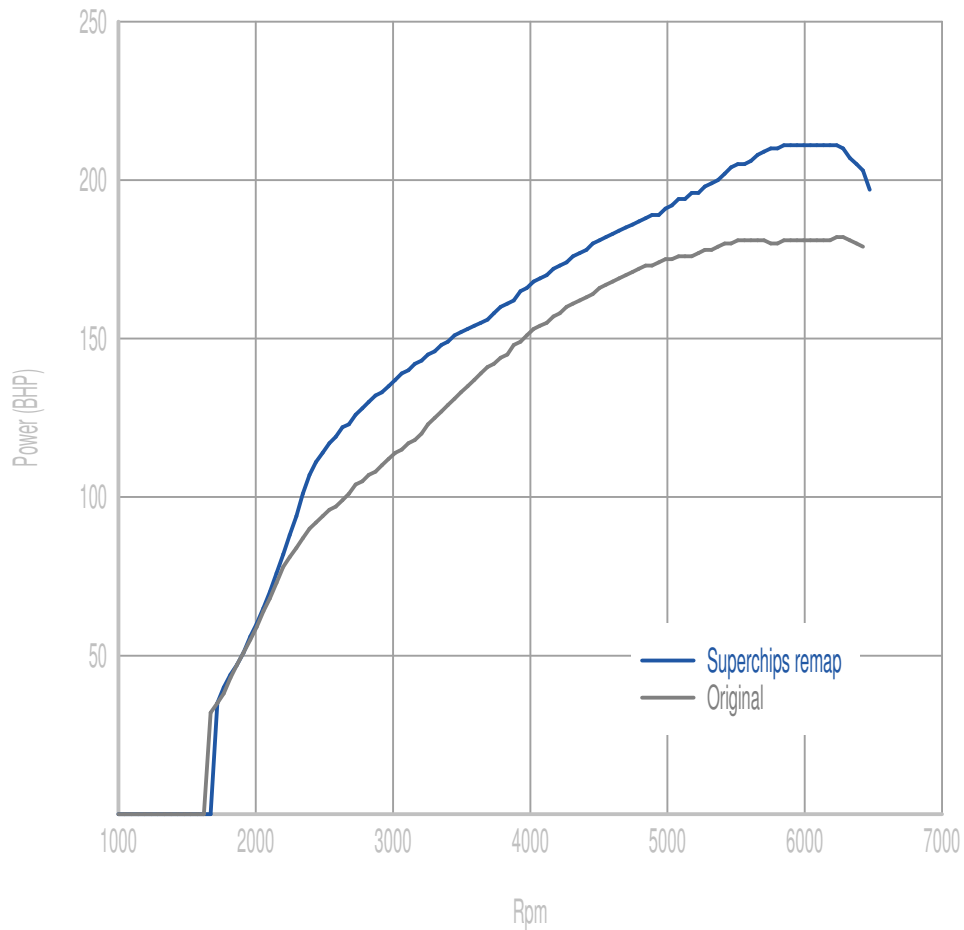

## Power

**30 BHP increase @ 5719 Rpm**

Superchips remap Max 211 BHP @ 6200 Rpm

Original Max 182 BHP @ 6246 Rpm

## Torque

**62 Nm increase @ 2595 Rpm**

Superchips remap Max 333 Nm @ 2595 Rpm

Original Max 273 Nm @ 2690 Rpm