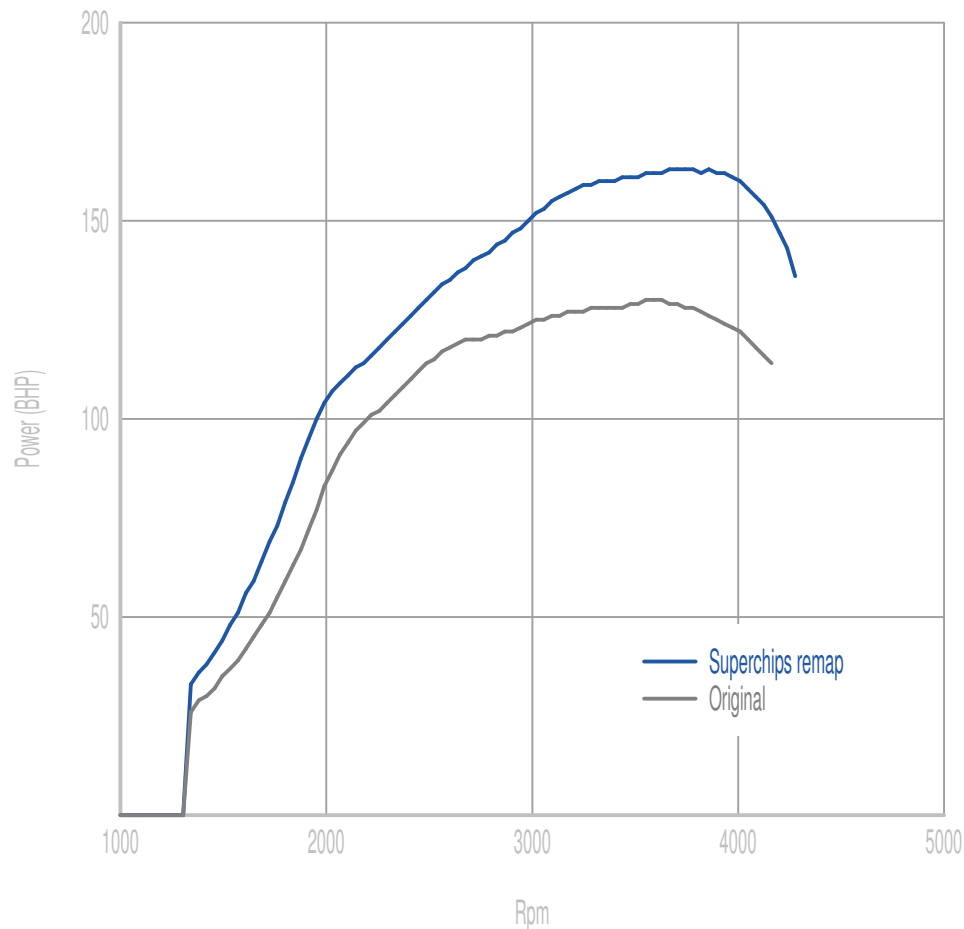

Superchips

call 01280 816781

Vehicle

Vivaro 1.6CDTI 120PS

Power

34 BHP increase @ 3659 Rpm

Superchips remap Max 163 BHP @ 3853 Rpm

Original Max 130 BHP @ 3621 Rpm

Torque

85 Nm increase @ 1905 Rpm

Superchips remap Max 375 Nm @ 2021 Rpm

Original Max 326 Nm @ 2439 Rpm