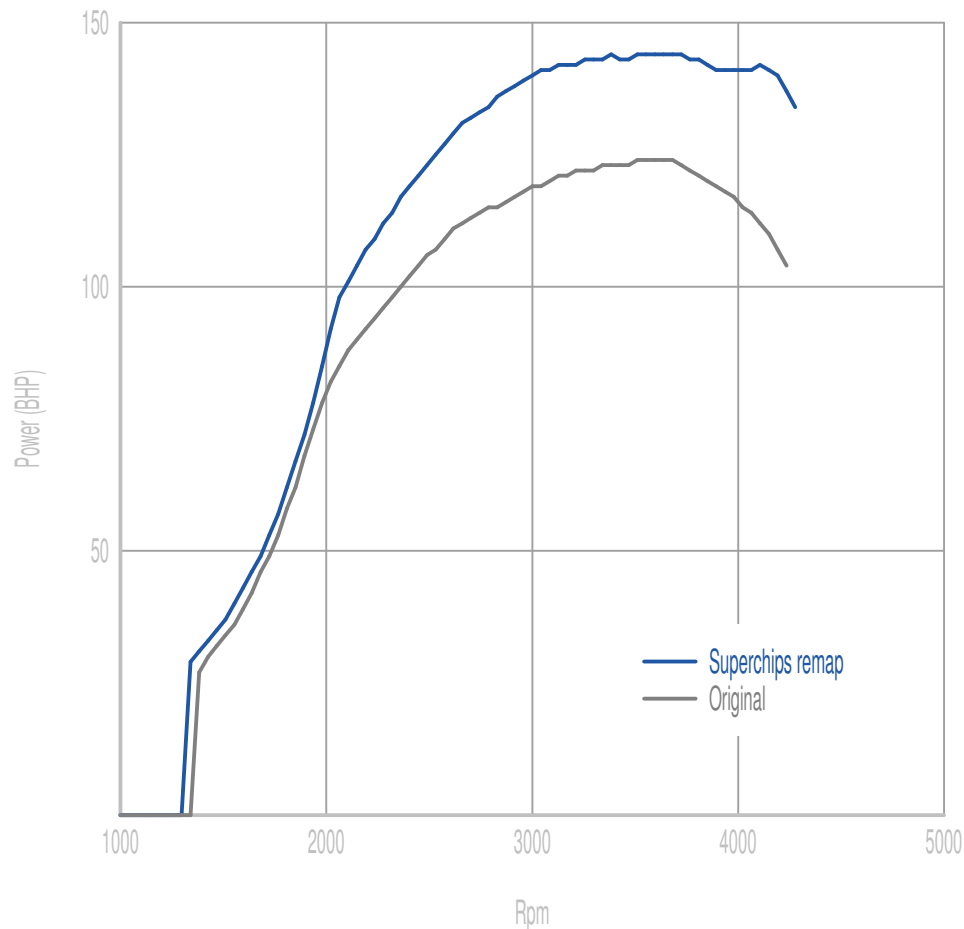

## Power

**22 BHP increase @ 3015 Rpm**

Superchips remap Max 144 BHP @ 3693 Rpm

Original Max 124 BHP @ 3652 Rpm

## Torque

**52 Nm increase @ 2335 Rpm**

Superchips remap Max 356 Nm @ 2334 Rpm

Original Max 306 Nm @ 2463 Rpm