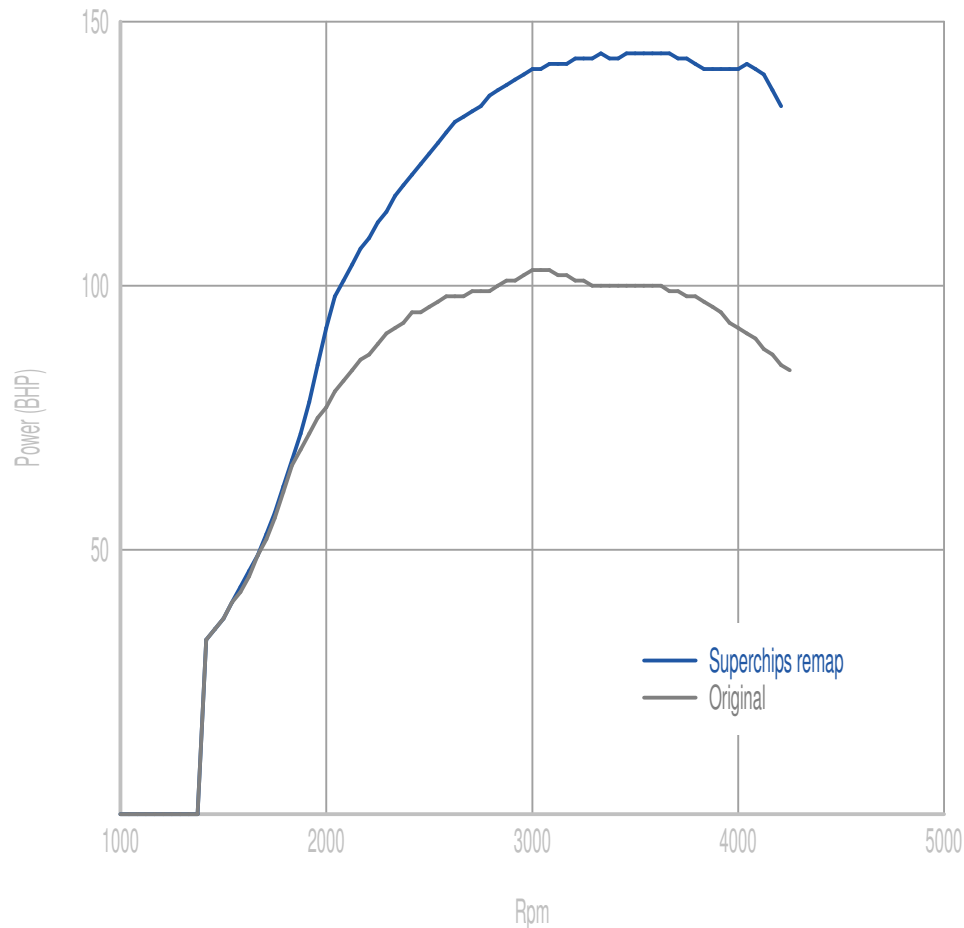

Superchips

call 01280 816781

Vehicle

Vivaro 1.6 CDTi 90PS Single

Power

45 BHP increase @ 3639 Rpm

Superchips remap Max 144 BHP @ 3693 Rpm

Original Max 103 BHP @ 3053 Rpm

Torque

89 Nm increase @ 2761 Rpm

Superchips remap Max 356 Nm @ 2334 Rpm

Original Max 286 Nm @ 2133 Rpm