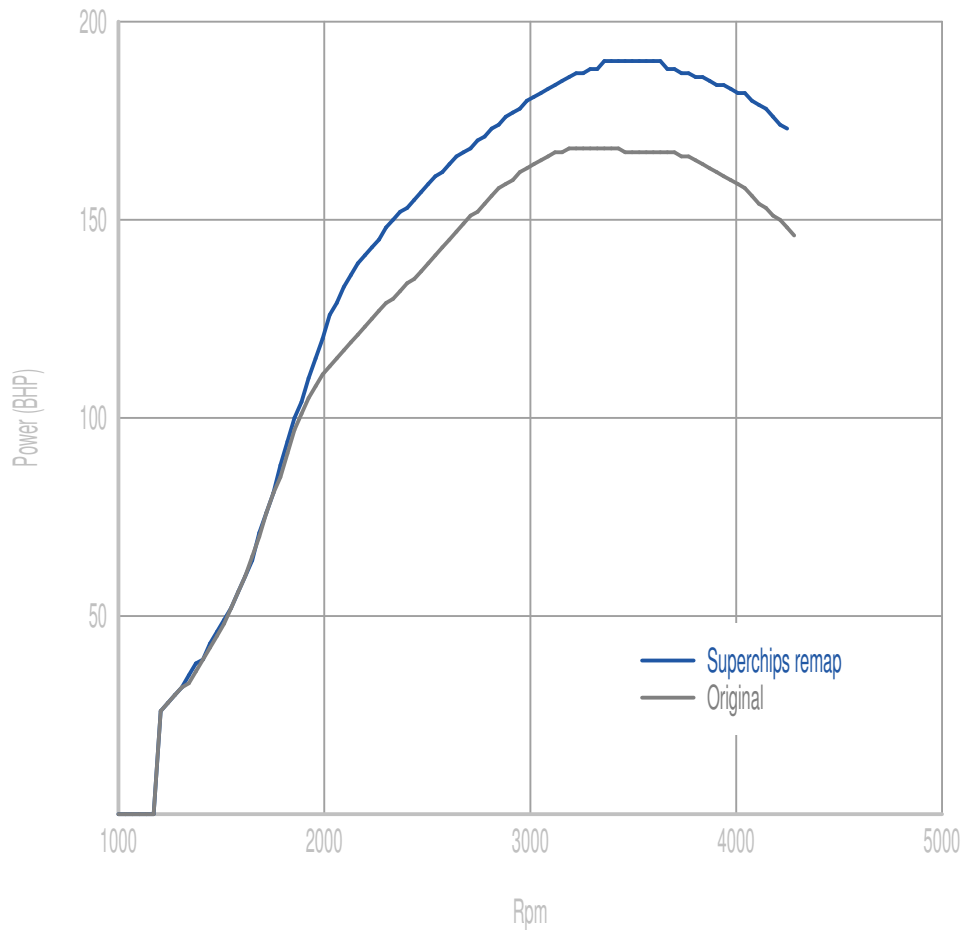

## Power

**23 BHP increase @ 3457 Rpm**

Superchips remap Max 190 BHP @ 3626 Rpm

Original Max 168 BHP @ 3423 Rpm

## Torque

**61 Nm increase @ 2327 Rpm**

Superchips remap Max 459 Nm @ 2292 Rpm

Original Max 400 Nm @ 2225 Rpm