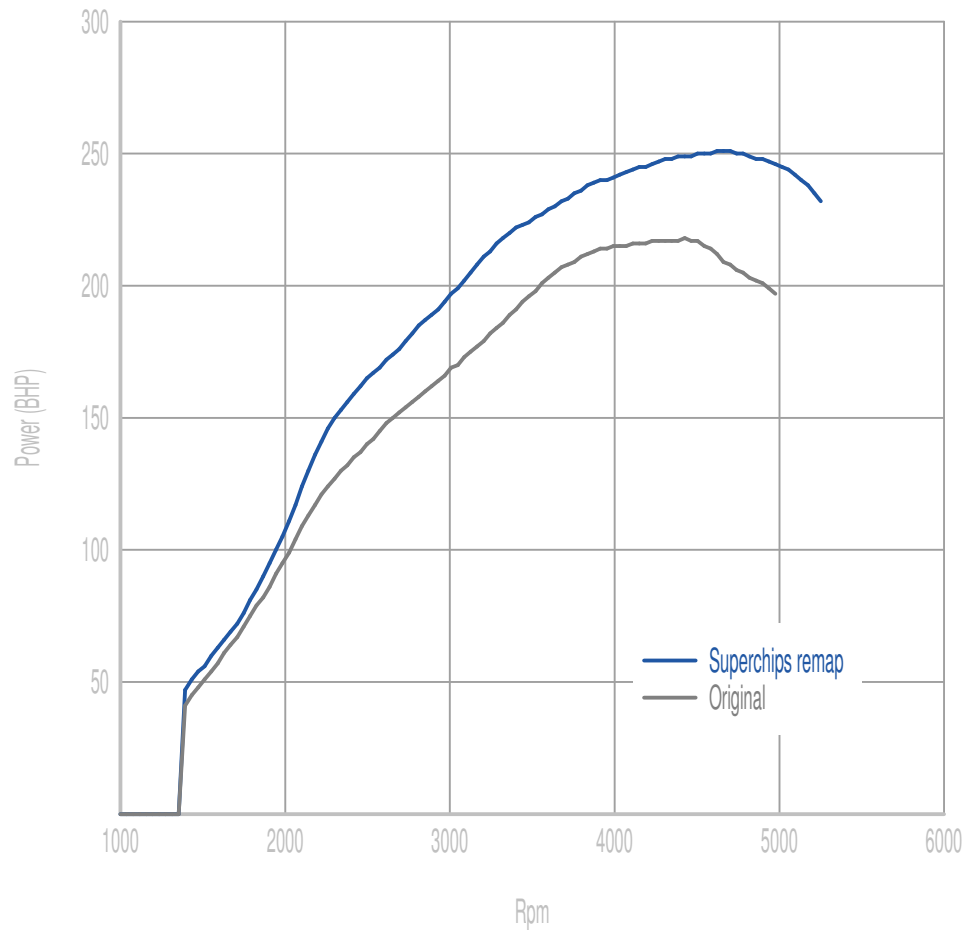

Superchips

call 01280 816781

Vehicle

Volvo XC60 2.4 D5 215PS

Power

44 BHP increase @ 4730 Rpm

Superchips remap Max 251 BHP @ 4684 Rpm

Original Max 218 BHP @ 4414 Rpm

Torque

73 Nm increase @ 2286 Rpm

Superchips remap Max 473 Nm @ 2480 Rpm

Original Max 404 Nm @ 2601 Rpm