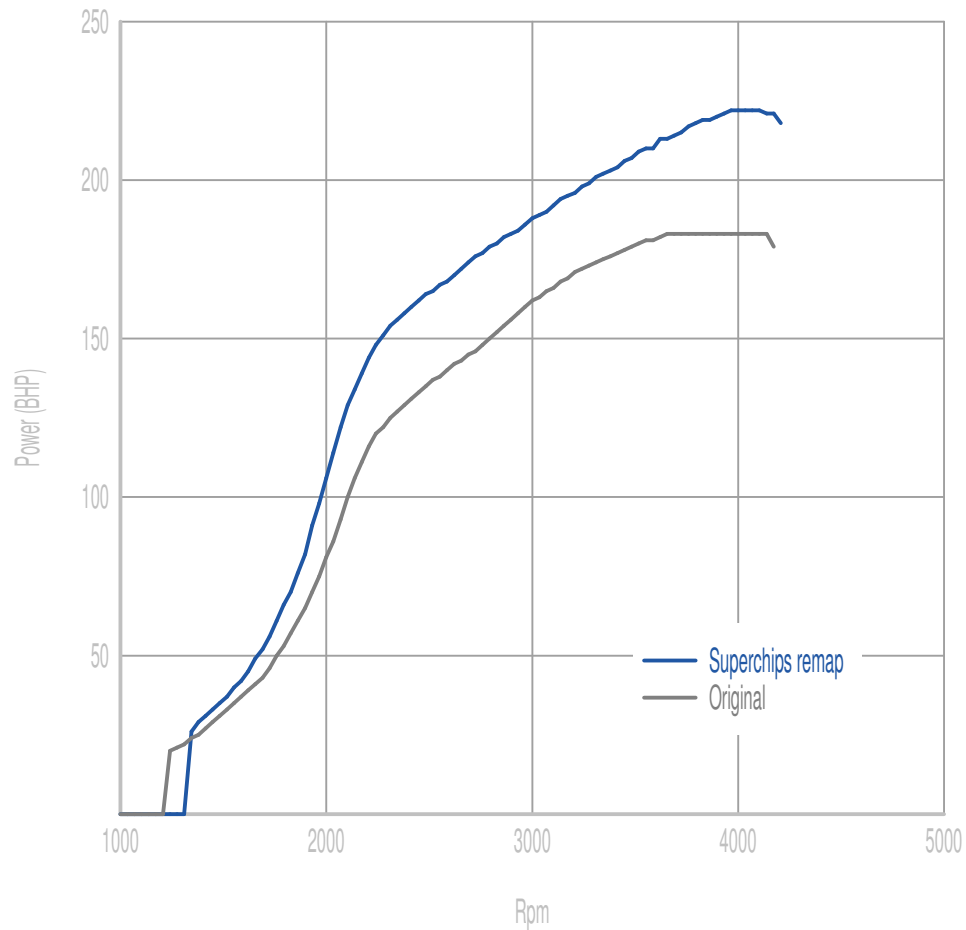

Superchips

call 01280 816781

Vehicle

XF 2.2d 190PS

Power

39 BHP increase @ 3919 Rpm

Superchips remap Max 222 BHP @ 4055 Rpm

Original Max 183 BHP @ 4124 Rpm

Torque

93 Nm increase @ 2283 Rpm

Superchips remap Max 480 Nm @ 2283 Rpm

Original Max 387 Nm @ 2405 Rpm