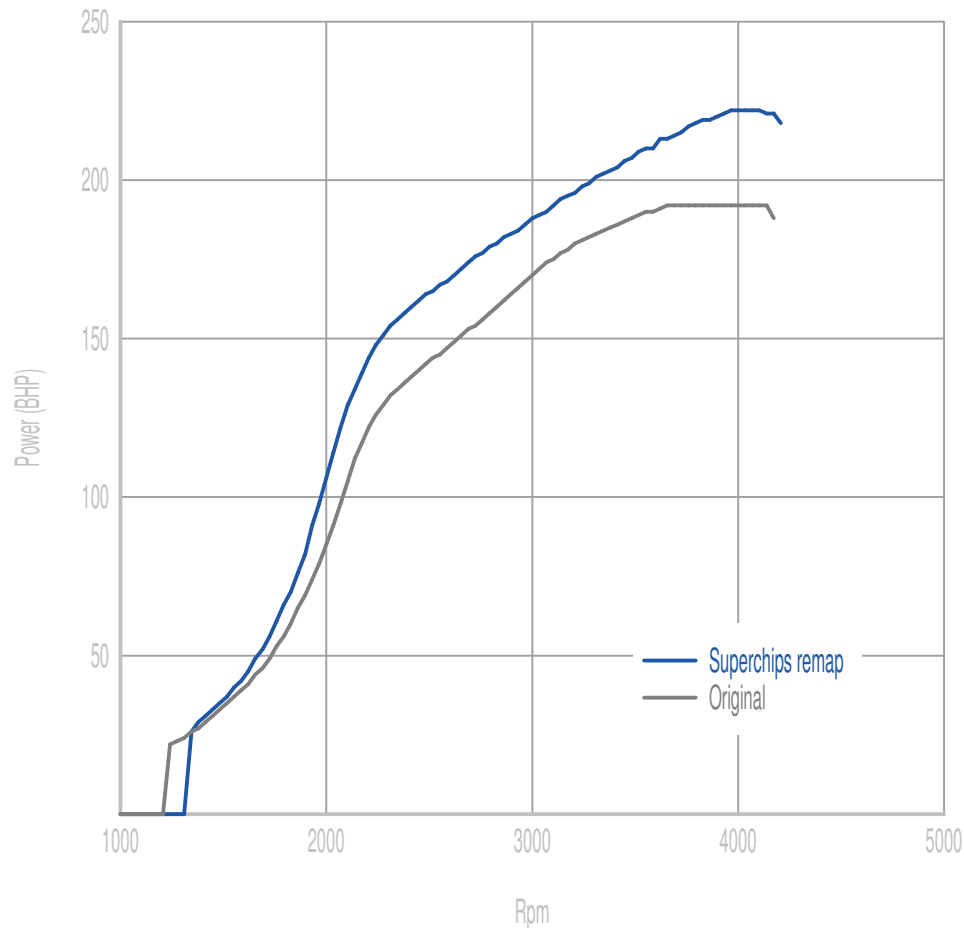

## Power

**30 BHP increase @ 3919 Rpm**

Superchips remap Max 222 BHP @ 4055 Rpm

Original Max 192 BHP @ 4124 Rpm

## Torque

**73 Nm increase @ 2215 Rpm**

Superchips remap Max 480 Nm @ 2283 Rpm

Original Max 408 Nm @ 2302 Rpm