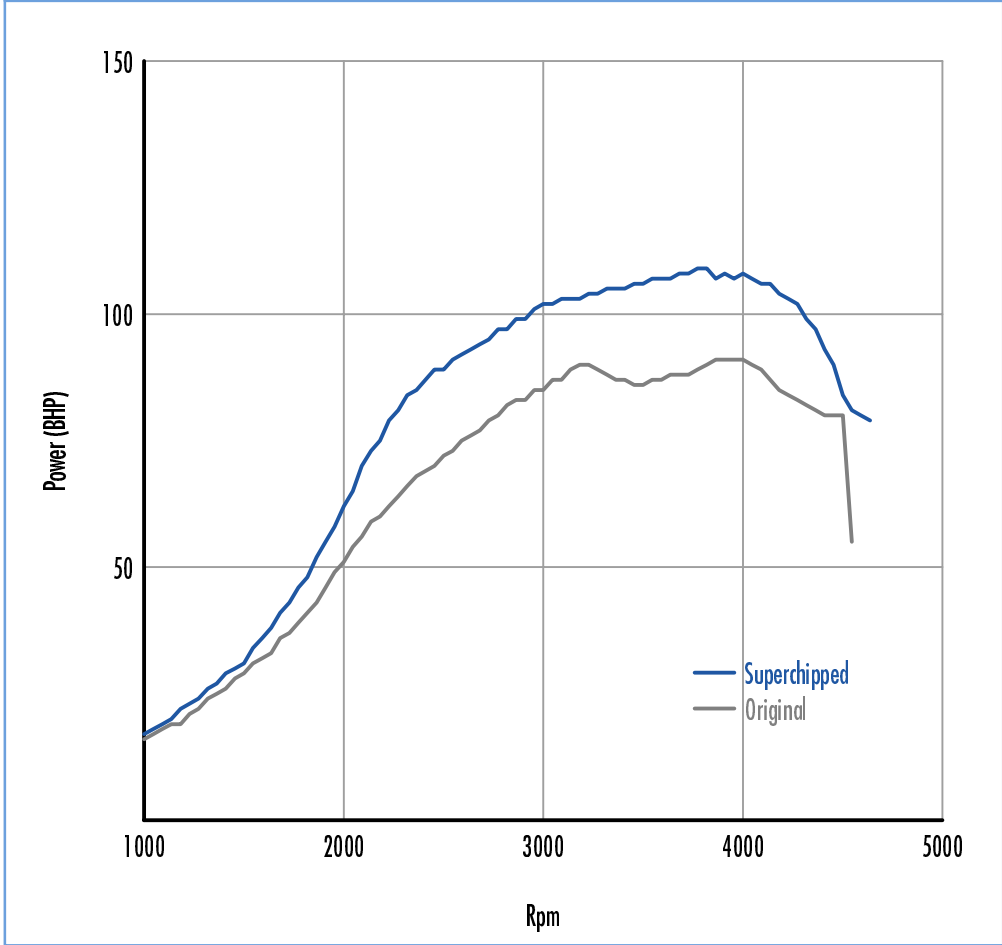

Power **20 BHP increase @ 3437 Rpm**

Superchipped Max 109 BHP @ 3804 Rpm
Original Max 91 BHP @ 3987 Rpm

Torque **55 Nm increase @ 2291 Rpm**

Superchipped Max 260 Nm @ 2291 Rpm
Original Max 208 Nm @ 2795 Rpm