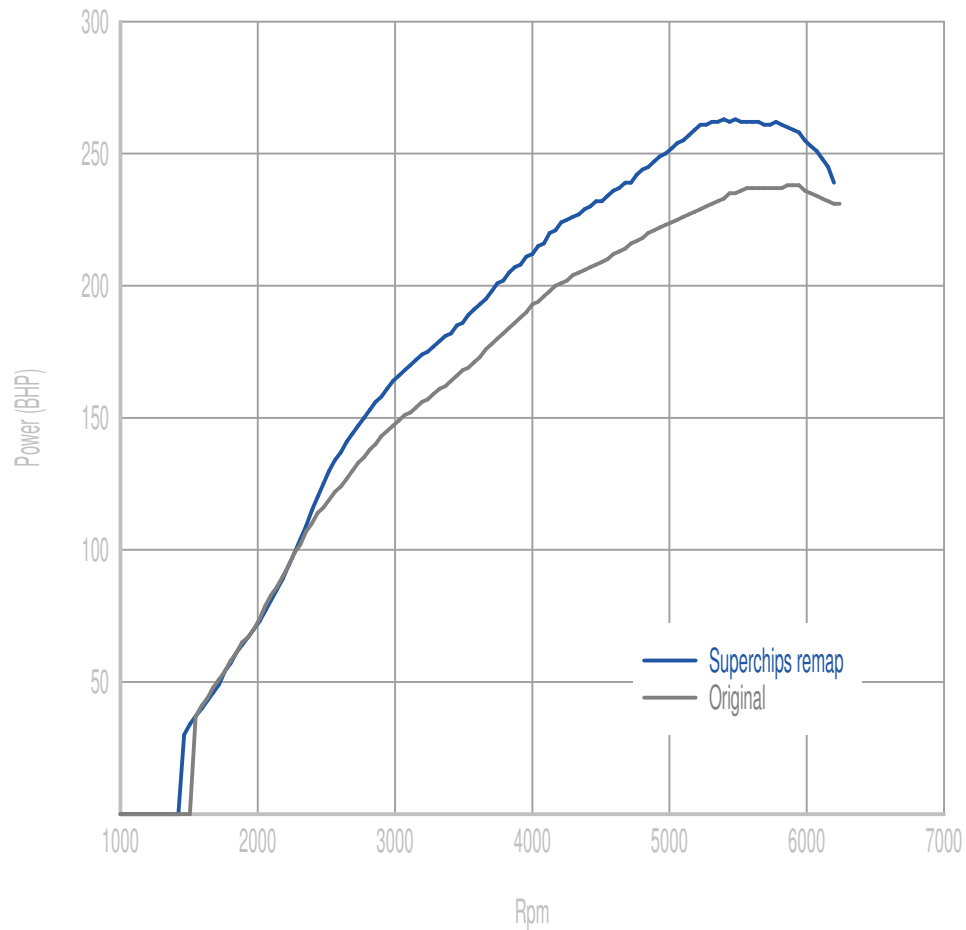

Superchips

call 01280 816781

Vehicle

Alfa Romeo 4C 240PS

Power

32 BHP increase @ 5213 Rpm

Superchips remap Max 263 BHP @ 5467 Rpm

Original Max 238 BHP @ 5938 Rpm

Torque

43 Nm increase @ 5170 Rpm

Superchips remap Max 393 Nm @ 2966 Rpm

Original Max 352 Nm @ 2884 Rpm