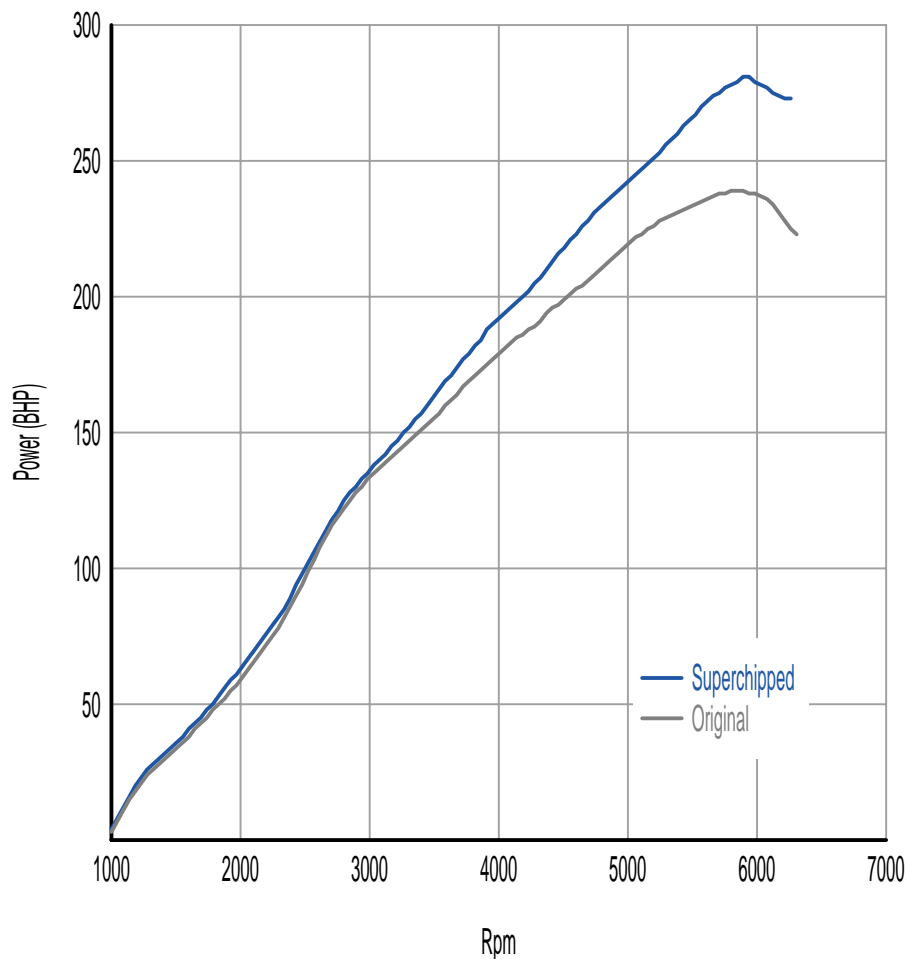

Power

43 BHP increase @ 5898 Rpm

Superchipped Max 281 BHP @ 5898 Rpm

Original Max 239 BHP @ 5831 Rpm

Torque

51 Nm increase @ 5898 Rpm

Superchipped Max 349 Nm @ 4700 Rpm

Original Max 322 Nm @ 3673 Rpm