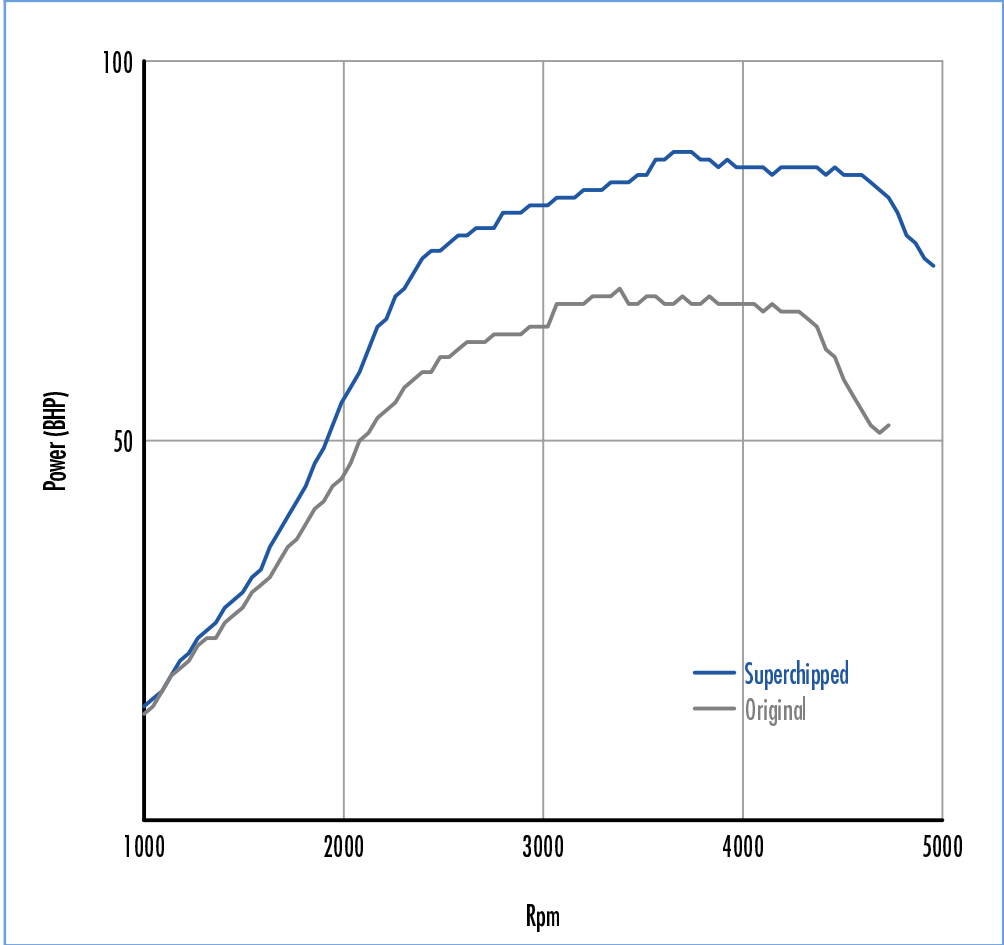

**Power**      **27 BHP increase @ 4500 Rpm**

Superchipped Max 88 BHP @ 3735 Rpm  
Original Max 70 BHP @ 3375 Rpm

**Torque**      **47 Nm increase @ 2430 Rpm**

Superchipped Max 219 Nm @ 2385 Rpm  
Original Max 176 Nm @ 2295 Rpm