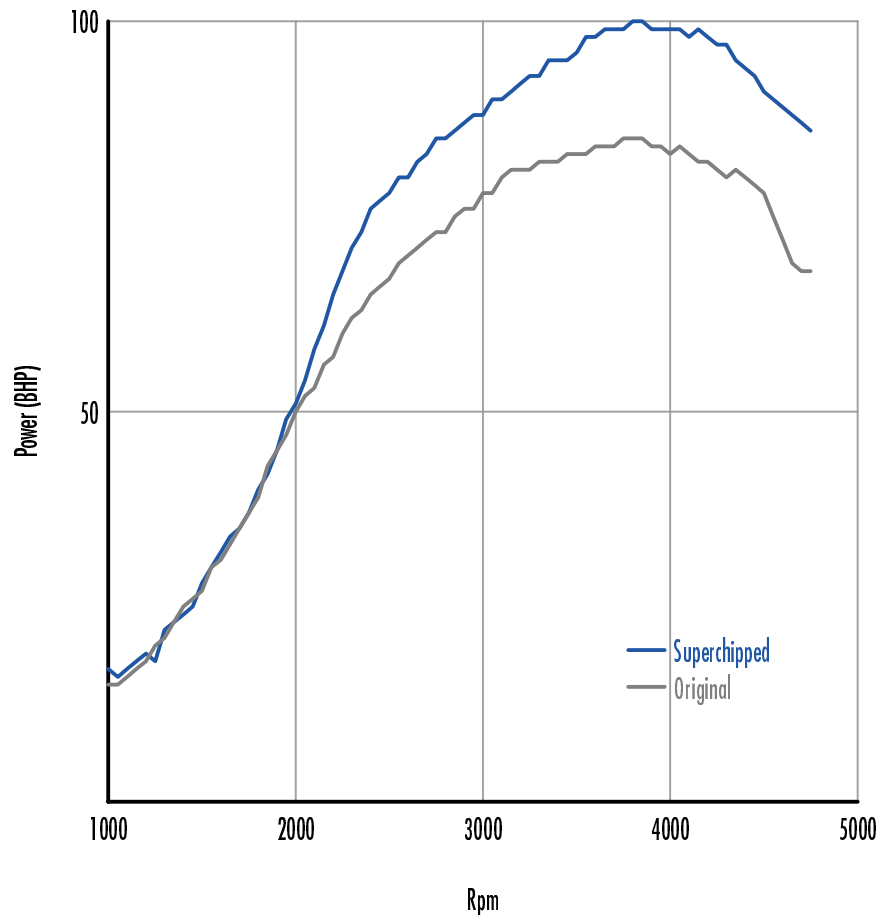

Power

19 BHP increase @ 4600 Rpm

Superchipped Max 100 BHP @ 3800 Rpm

Original Max 85 BHP @ 3800 Rpm

Torque

32 Nm increase @ 2350 Rpm

Superchipped Max 229 Nm @ 2350 Rpm

Original Max 196 Nm @ 2350 Rpm