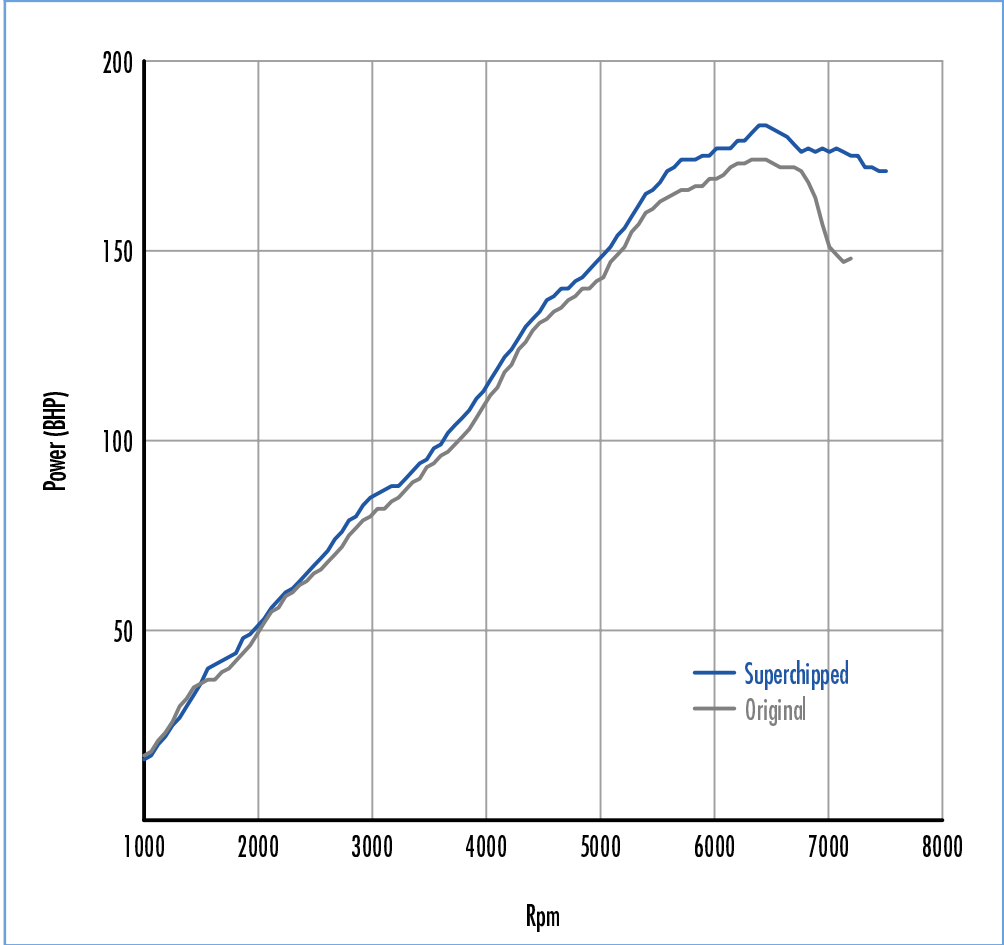

**Power** **9 BHP increase @ 6351 Rpm**

Superchipped Max 183 BHP @ 6413 Rpm  
Original Max 174 BHP @ 6413 Rpm

**Torque** **13 Nm increase @ 1541 Rpm**

Superchipped Max 218 Nm @ 5365 Rpm  
Original Max 211 Nm @ 5365 Rpm