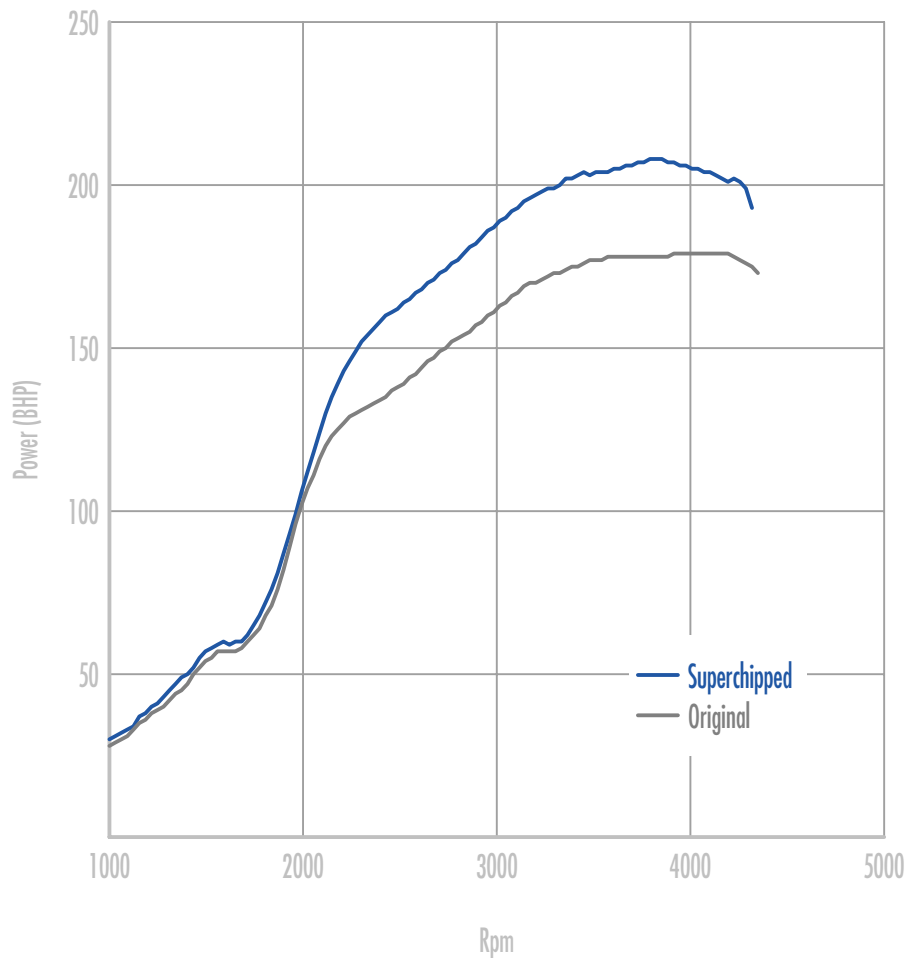

Power

30 BHP increase @ 3692 Rpm

Superchipped Max 208 BHP @ 3846 Rpm

Original Max 179 BHP @ 4086 Rpm

Torque

63 Nm increase @ 2360 Rpm

Superchipped Max 470 Nm @ 2295 Rpm

Original Max 420 Nm @ 2148 Rpm