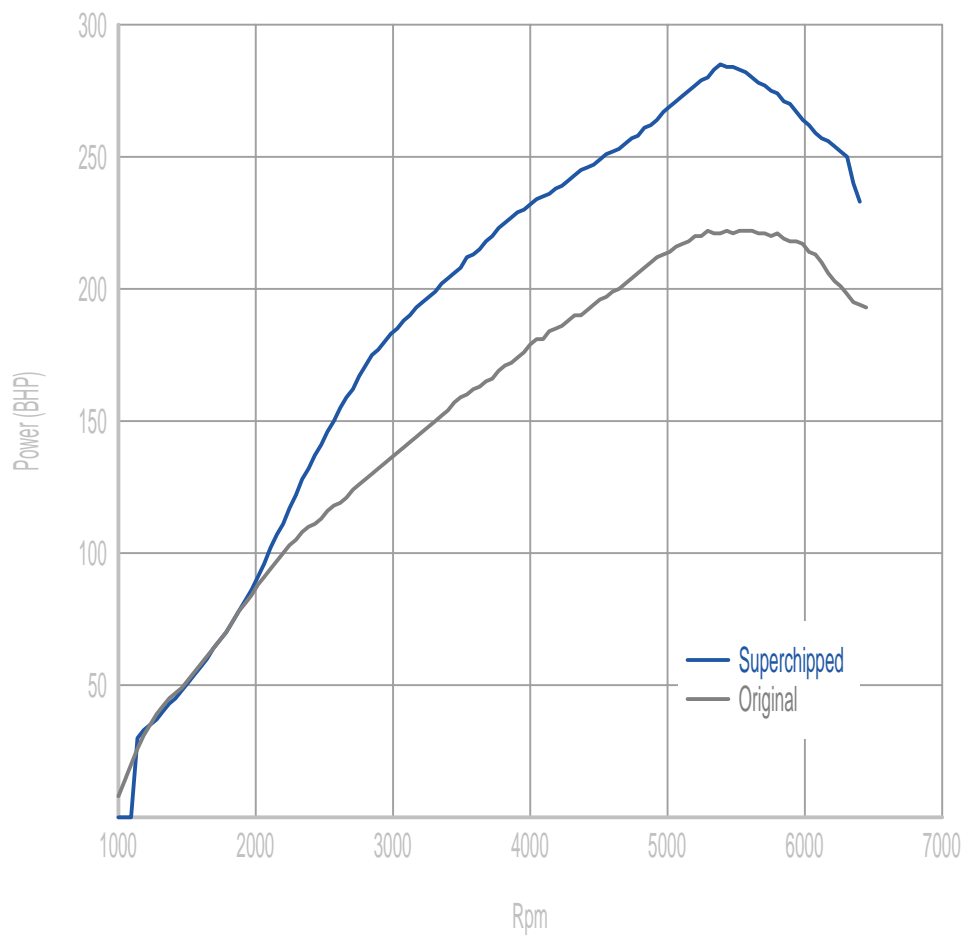

Power

64 BHP increase @ 5546 Rpm

Superchipped Max 285 BHP @ 5363 Rpm

Original Max 222 BHP @ 5785 Rpm

Torque

123 Nm increase @ 2916 Rpm

Superchipped Max 440 Nm @ 2820 Rpm

Original Max 321 Nm @ 2390 Rpm