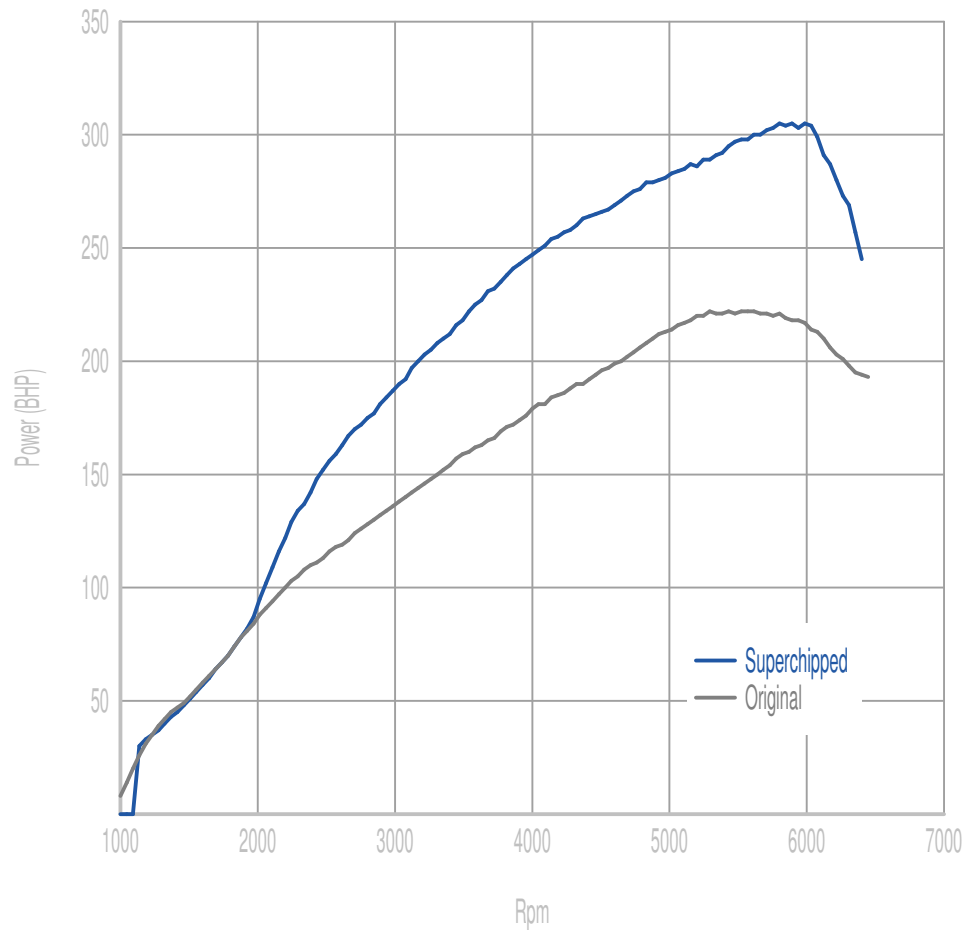

Power

90 BHP increase @ 6216 Rpm

Superchipped Max 305 BHP @ 5964 Rpm

Original Max 222 BHP @ 5785 Rpm

Torque

139 Nm increase @ 3777 Rpm

Superchipped Max 452 Nm @ 3097 Rpm

Original Max 321 Nm @ 2390 Rpm