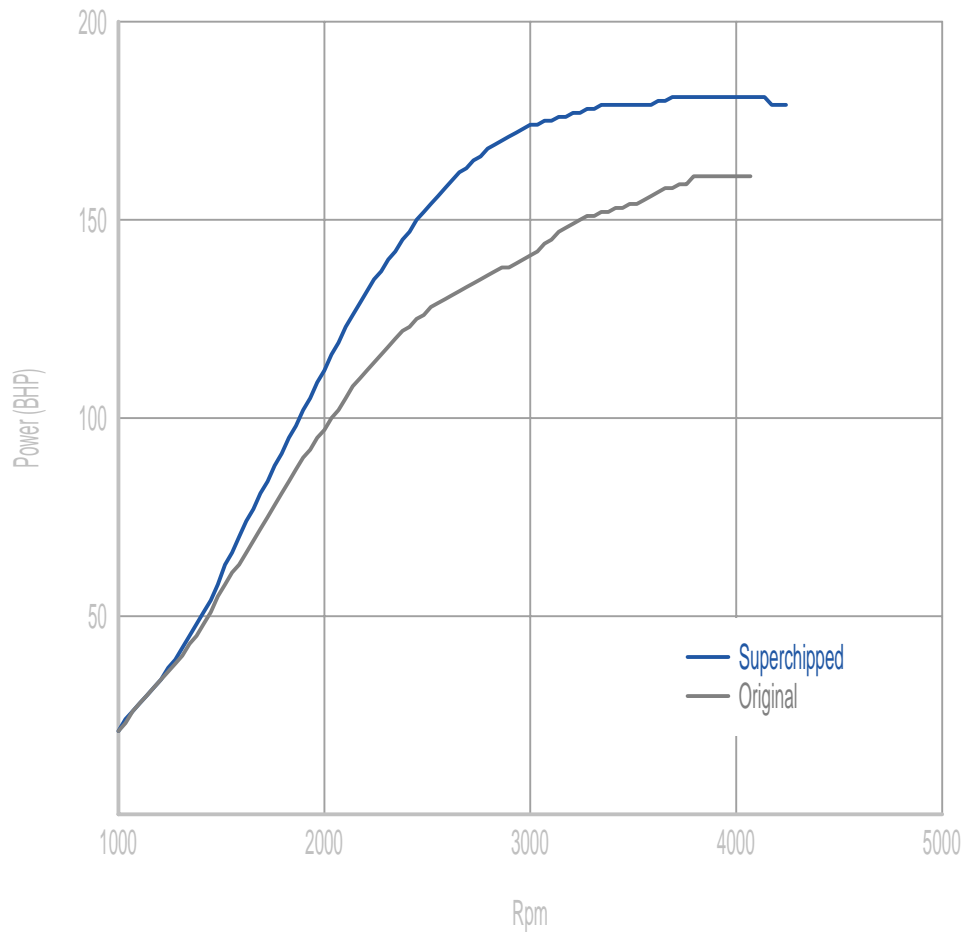

**Power**

**33 BHP increase @ 2871 Rpm**

Superchipped Max 181 BHP @ 4105 Rpm

Original Max 161 BHP @ 4048 Rpm

**Torque**

**84 Nm increase @ 2698 Rpm**

Superchipped Max 442 Nm @ 2415 Rpm

Original Max 368 Nm @ 2352 Rpm