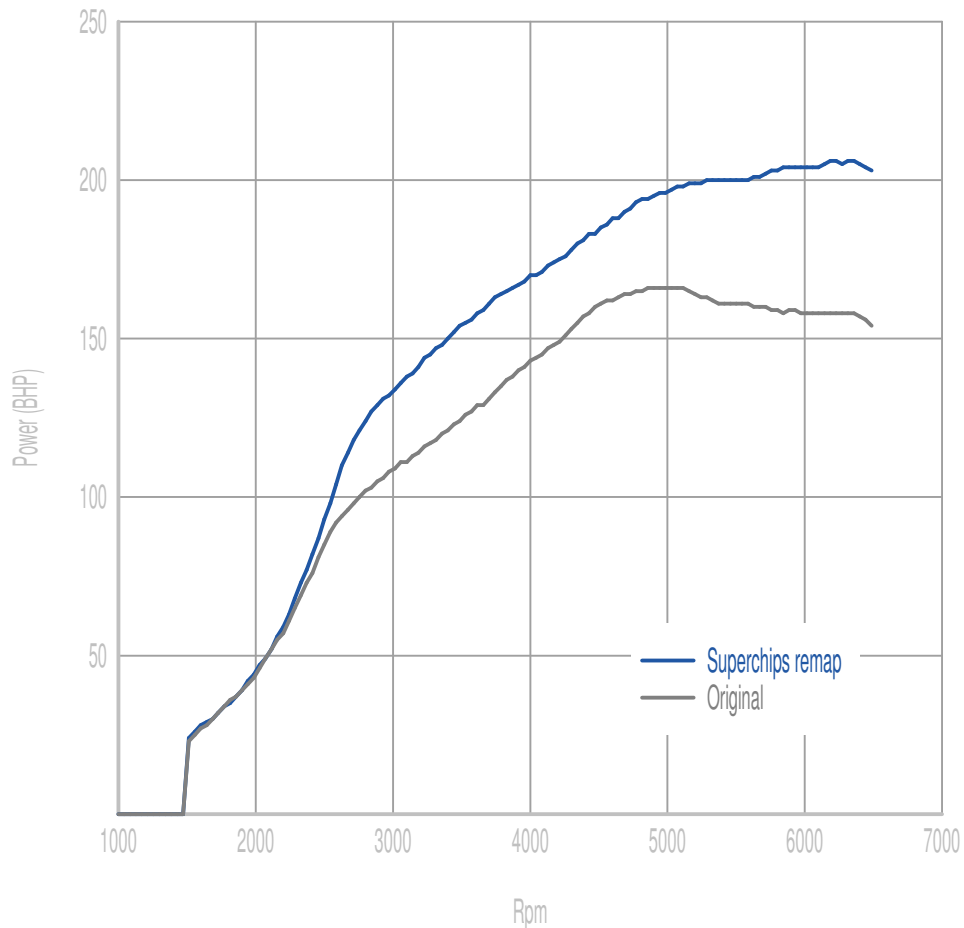

## Power

**46 BHP increase @ 5811 Rpm**

Superchips remap Max 206 BHP @ 6324 Rpm

Original Max 166 BHP @ 5083 Rpm

## Torque

**62 Nm increase @ 3076 Rpm**

Superchips remap Max 320 Nm @ 2820 Rpm

Original Max 260 Nm @ 2733 Rpm