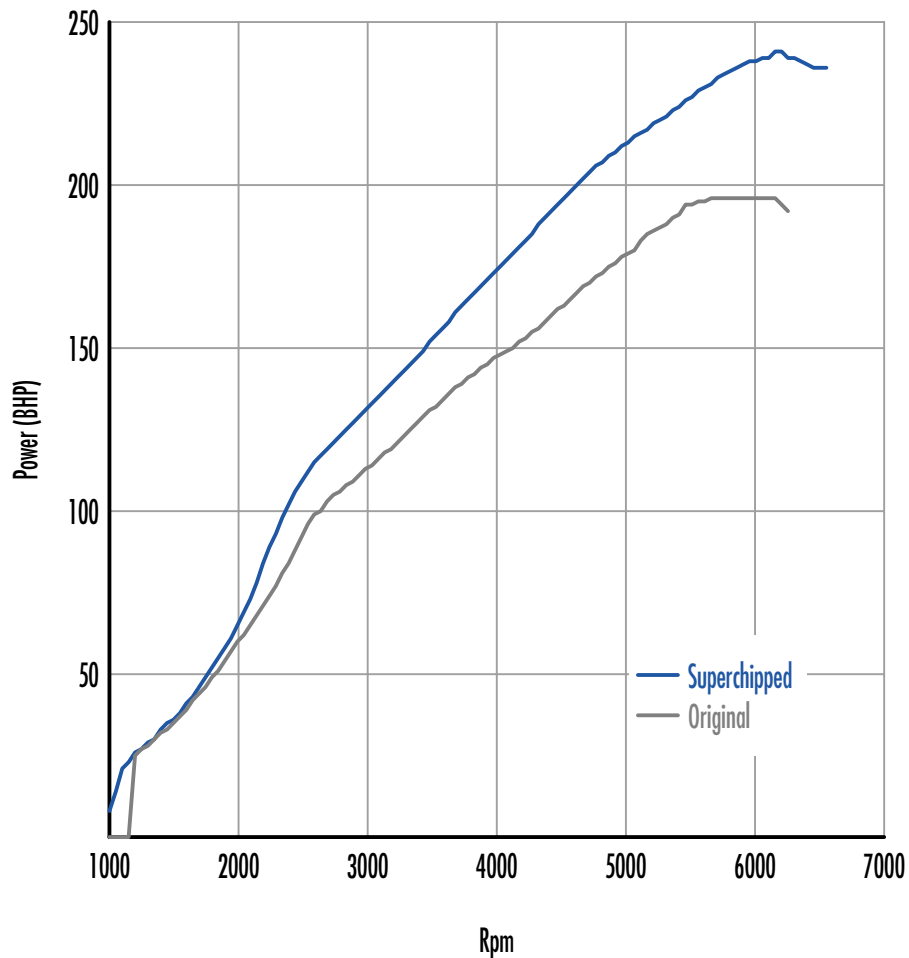

Power

41 BHP increase @ 5894 Rpm

Superchipped Max 241 BHP @ 6183 Rpm

Original Max 196 BHP @ 6142 Rpm

Torque

54 Nm increase @ 2377 Rpm

Superchipped Max 317 Nm @ 2572 Rpm

Original Max 273 Nm @ 2674 Rpm