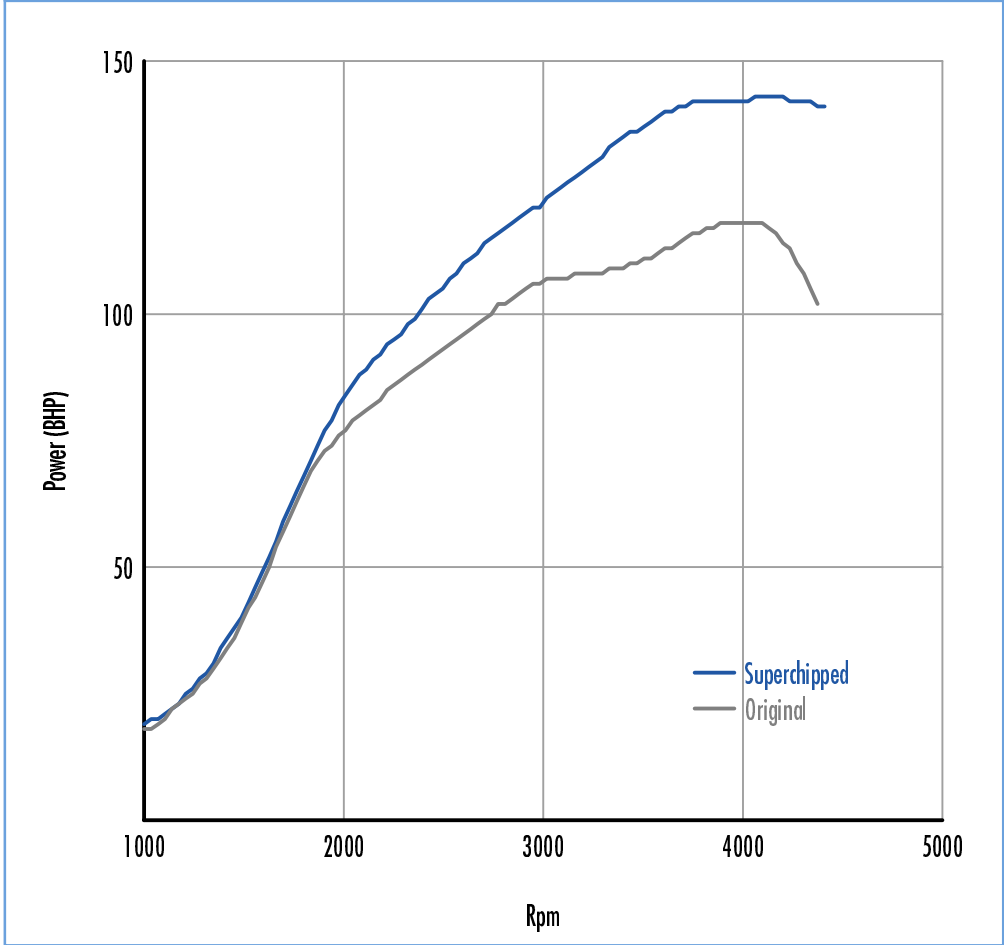

**Power**      **27 BHP increase @ 3514 Rpm**

Superchipped Max 143 BHP @ 4170 Rpm  
Original Max 118 BHP @ 4071 Rpm

**Torque**      **55 Nm increase @ 3375 Rpm**

Superchipped Max 305 Nm @ 2050 Rpm  
Original Max 277 Nm @ 2018 Rpm