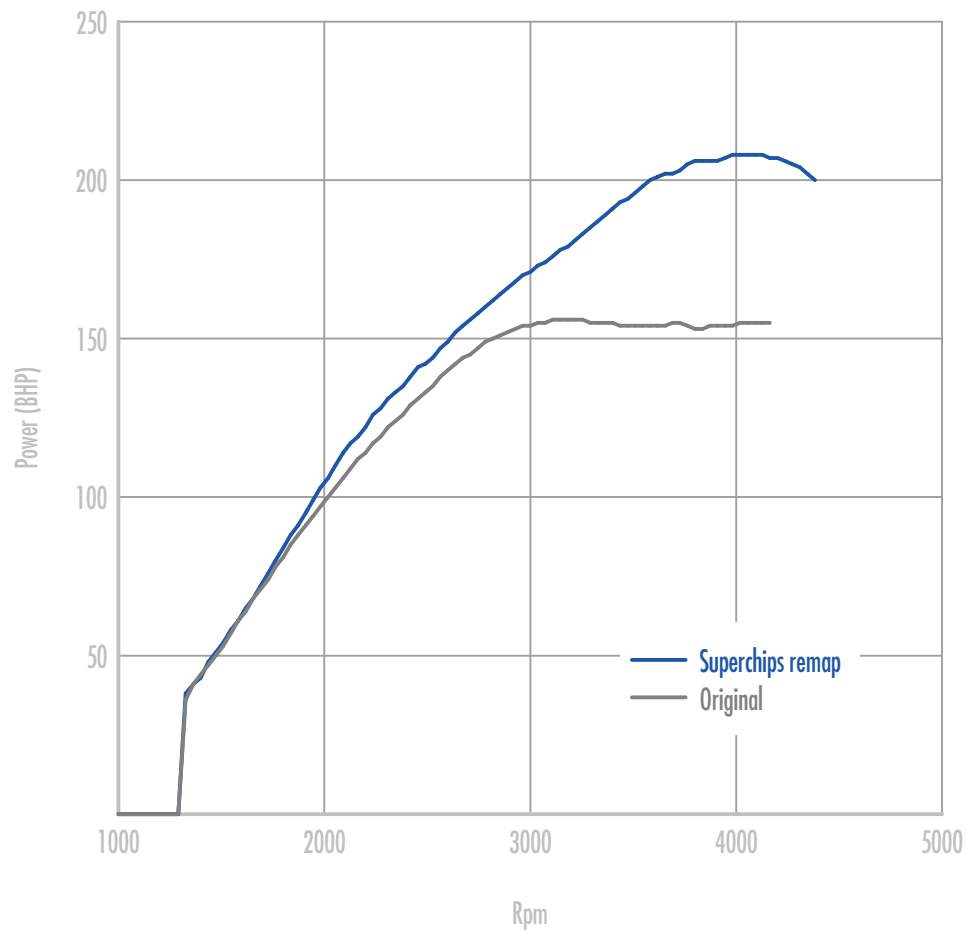

Superchips

call 01280 816781

Vehicle

Land Rover 2.2 TD4 150PS

Power

48 BHP increase @ 3640 Rpm

Superchips remap Max 208 BHP @ 4113 Rpm

Original Max 156 BHP @ 3241 Rpm

Torque

89 Nm increase @ 3530 Rpm

Superchips remap Max 412 Nm @ 2620 Rpm

Original Max 385 Nm @ 2549 Rpm