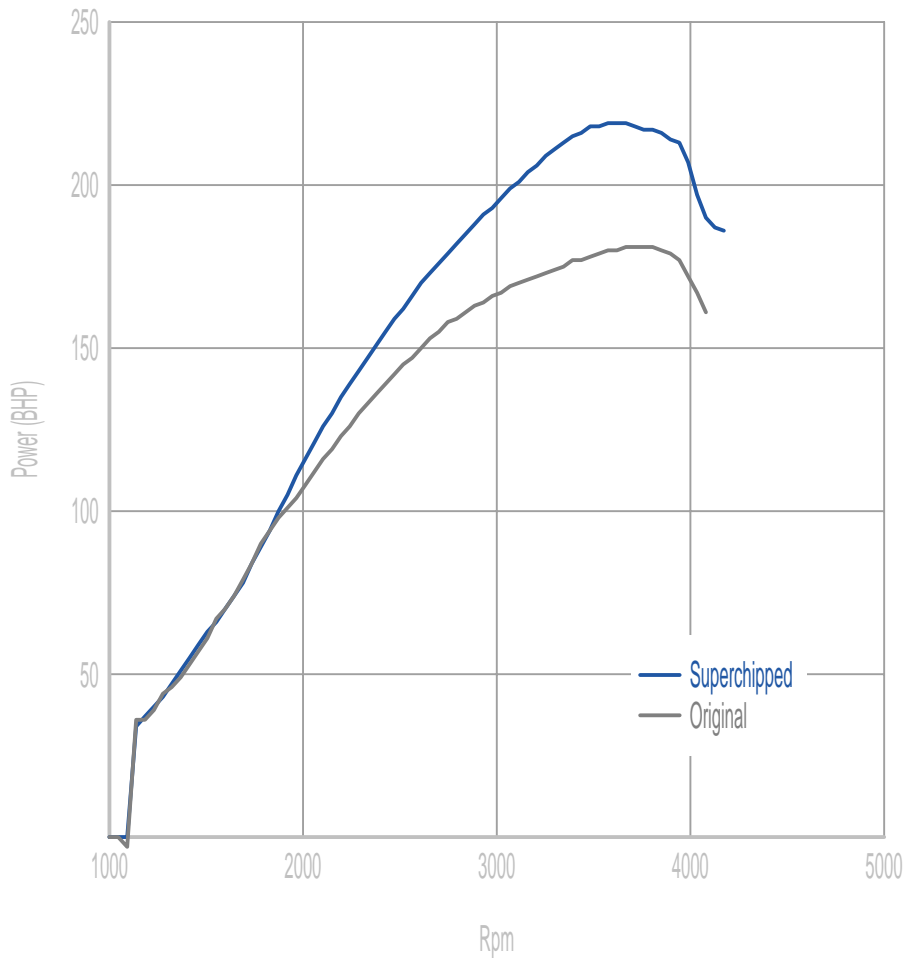

Power

40 BHP increase @ 3453 Rpm

Superchipped Max 219 BHP @ 3637 Rpm

Original Max 181 BHP @ 3806 Rpm

Torque

85 Nm increase @ 3453 Rpm

Superchipped Max 469 Nm @ 2578 Rpm

Original Max 410 Nm @ 2460 Rpm