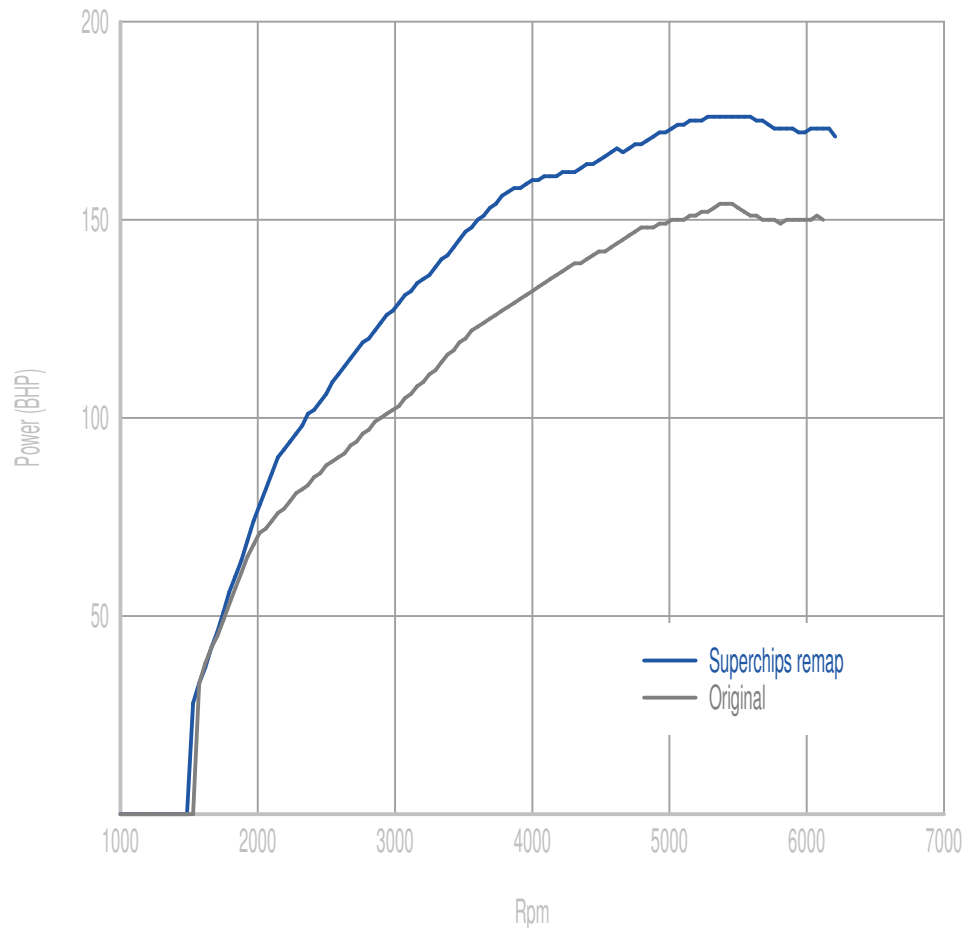

Superchips

call 01280 816781

Vehicle

Leon 1.4 TSI 150PS ACT

Power

29 BHP increase @ 3754 Rpm

Superchips remap Max 176 BHP @ 5565 Rpm

Original Max 154 BHP @ 5440 Rpm

Torque

62 Nm increase @ 2694 Rpm

Superchips remap Max 309 Nm @ 2694 Rpm

Original Max 254 Nm @ 2255 Rpm