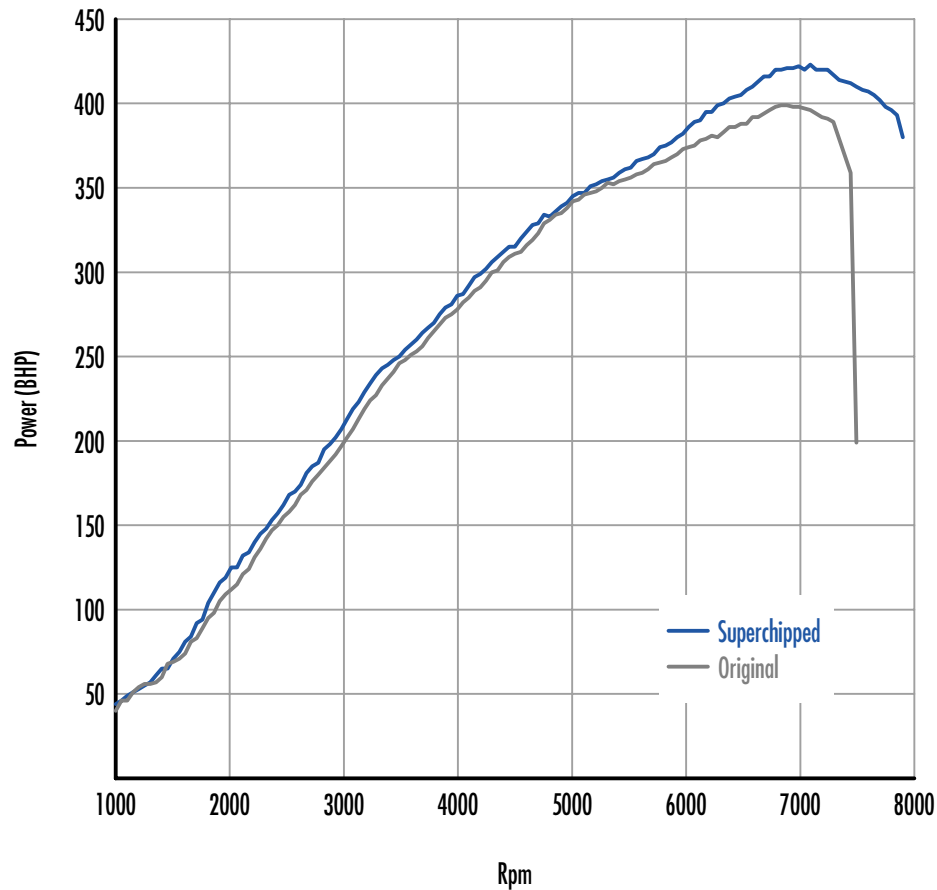

Power

24 BHP increase @ 6964 Rpm

Superchipped Max 423 BHP @ 7065 Rpm

Original Max 399 BHP @ 6862 Rpm

Torque

37 Nm increase @ 2084 Rpm

Superchipped Max 523 Nm @ 3304 Rpm

Original Max 505 Nm @ 3456 Rpm