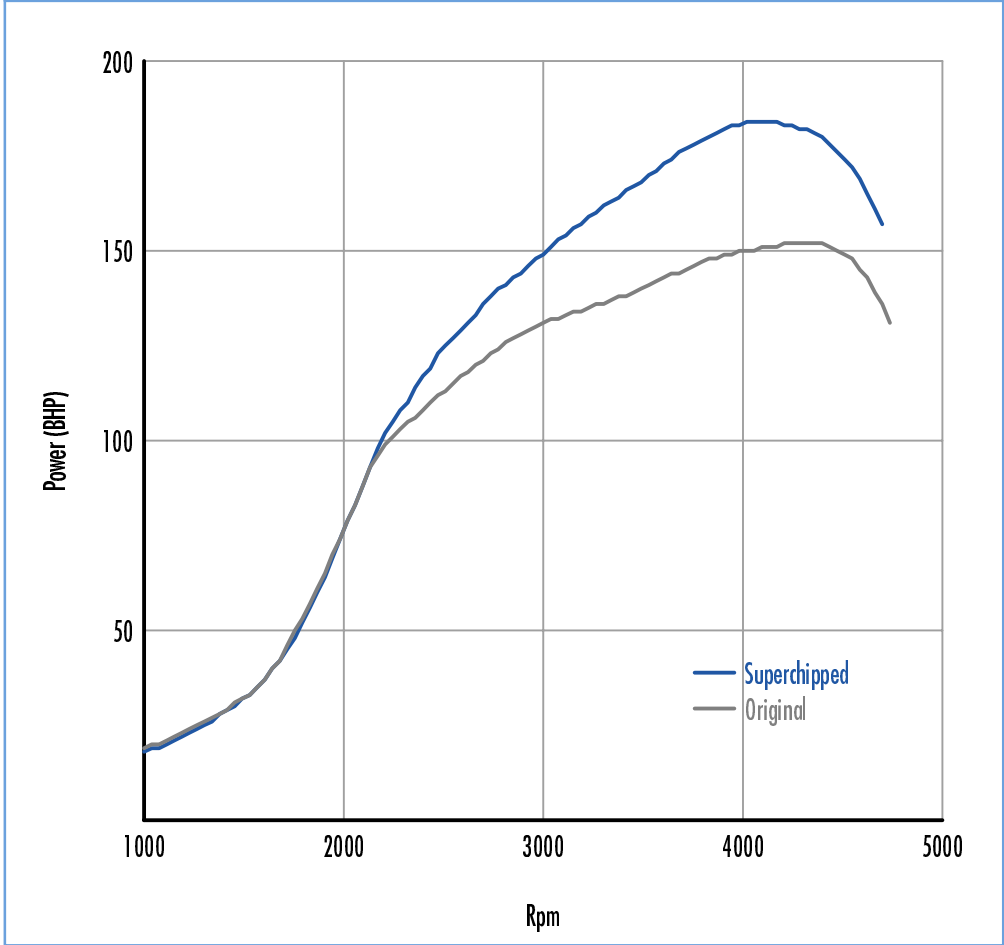

Power **34 BHP increase @ 3950 Rpm**

Superchipped Max 184 BHP @ 4137 Rpm
Original Max 152 BHP @ 4406 Rpm

Torque **65 Nm increase @ 3684 Rpm**

Superchipped Max 362 Nm @ 2670 Rpm
Original Max 322 Nm @ 2316 Rpm