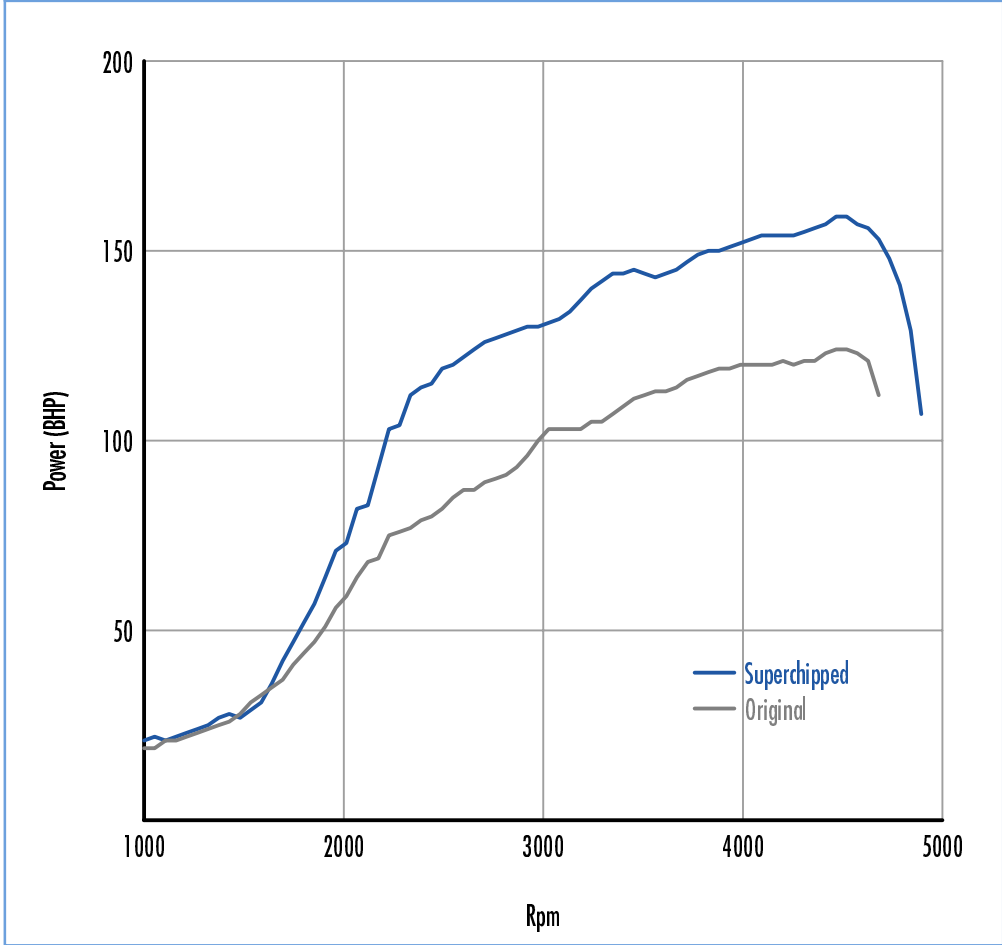

Power **41 BHP increase @ 4640 Rpm**

Superchipped Max 159 BHP @ 4480 Rpm
Original Max 124 BHP @ 4480 Rpm

Torque **108 Nm increase @ 2293 Rpm**

Superchipped Max 347 Nm @ 2293 Rpm
Original Max 245 Nm @ 2986 Rpm