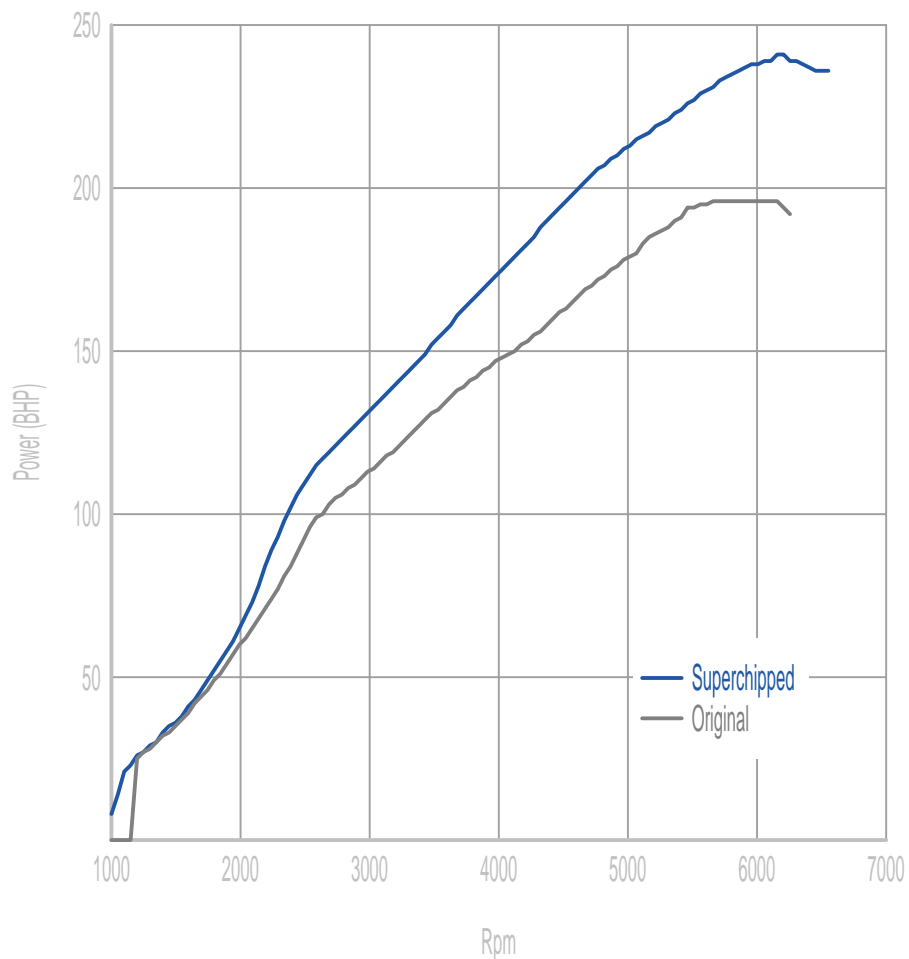

Power

41 BHP increase @ 5894 Rpm

Superchipped Max 241 BHP @ 6183 Rpm

Original Max 196 BHP @ 6142 Rpm

Torque

54 Nm increase @ 2377 Rpm

Superchipped Max 317 Nm @ 2572 Rpm

Original Max 273 Nm @ 2674 Rpm