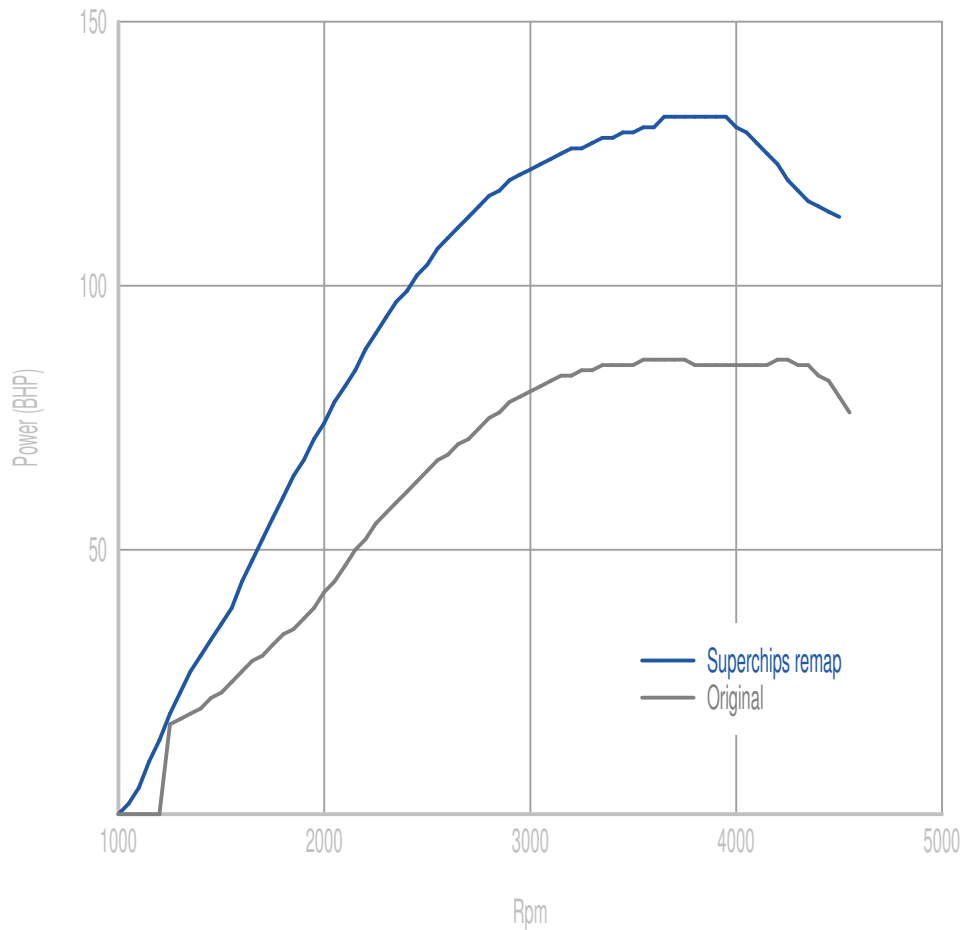

Power

47 BHP increase @ 3338 Rpm

Superchips remap Max 132 BHP @ 3939 Rpm

Original Max 86 BHP @ 3739 Rpm

Torque

98 Nm increase @ 1780 Rpm

Superchips remap Max 301 Nm @ 2525 Rpm

Original Max 218 Nm @ 2537 Rpm